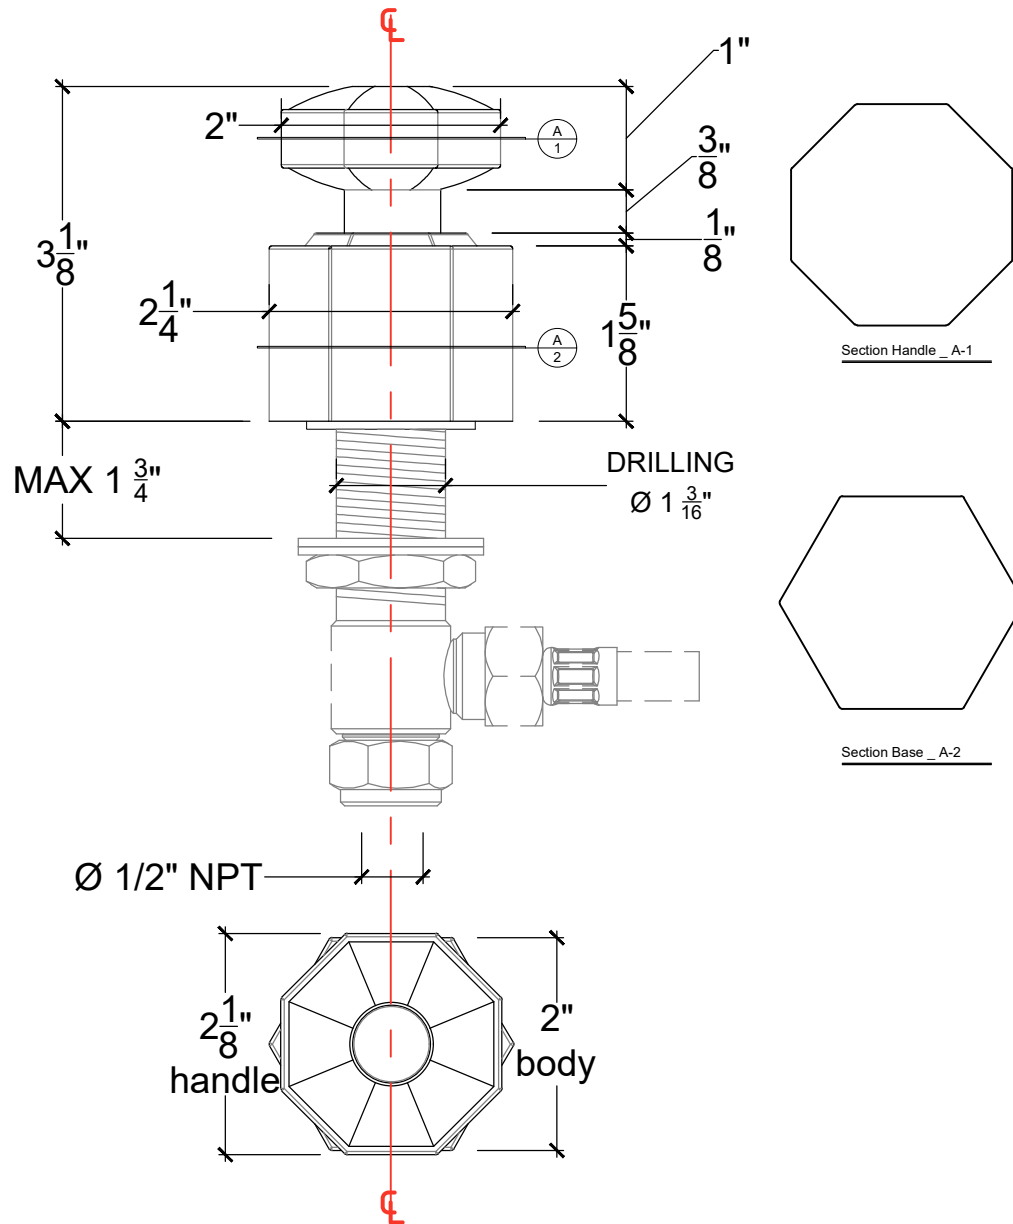

LOULOU 1/2"

Deck mounted handle 1/2" NPT
Ref # 17106720

Copyright COMPAS 2010 www.compassstone.com