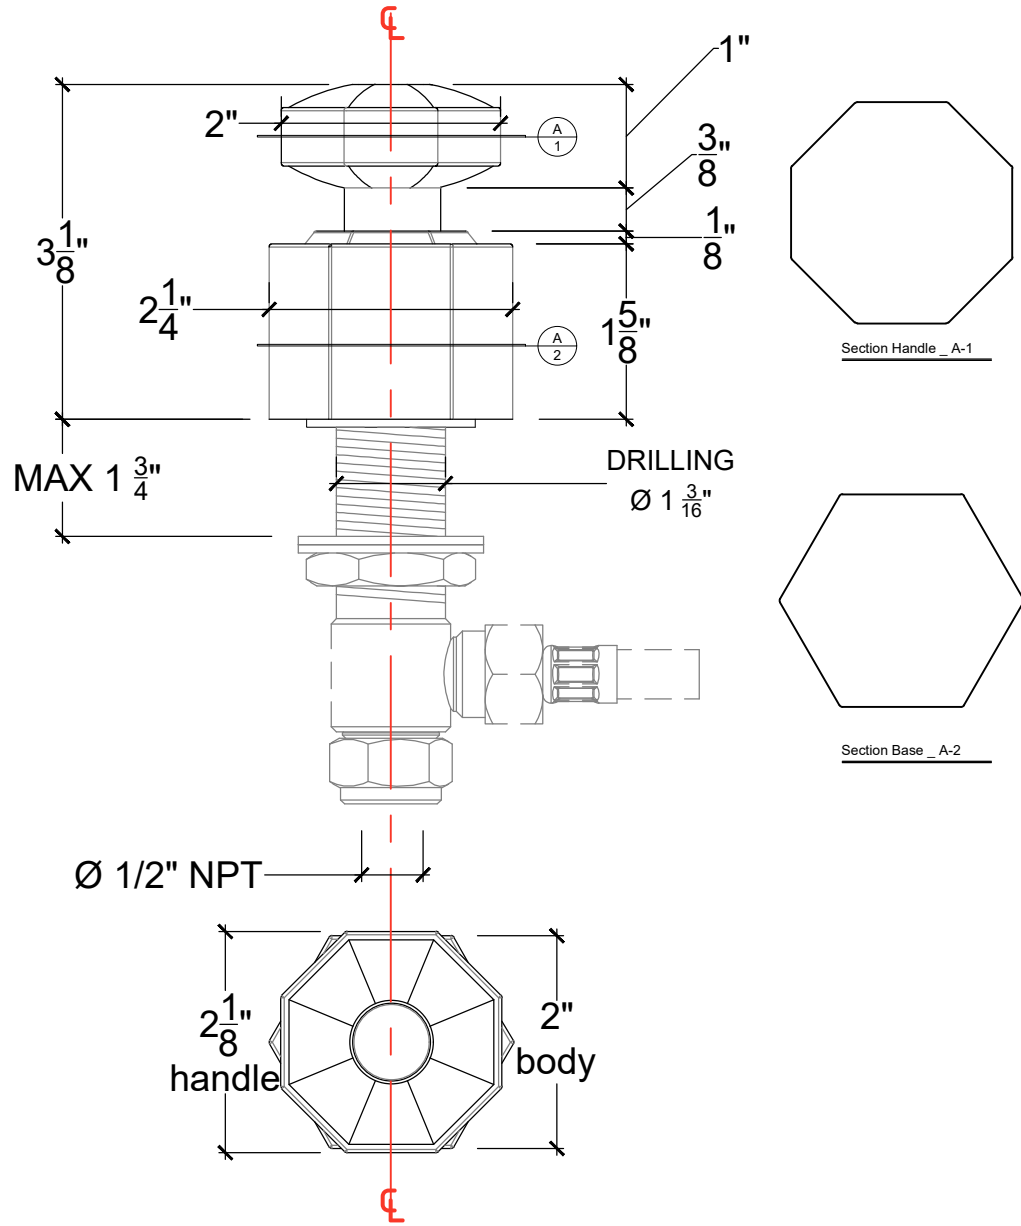

LOULOU 1/2"

Deck mounted handle 1/2" NPT

Montage sur plan - Levier Loulou - 1/2" NPT

Ref # 17106720

Copyright Compas 2010 www.compassstone.com