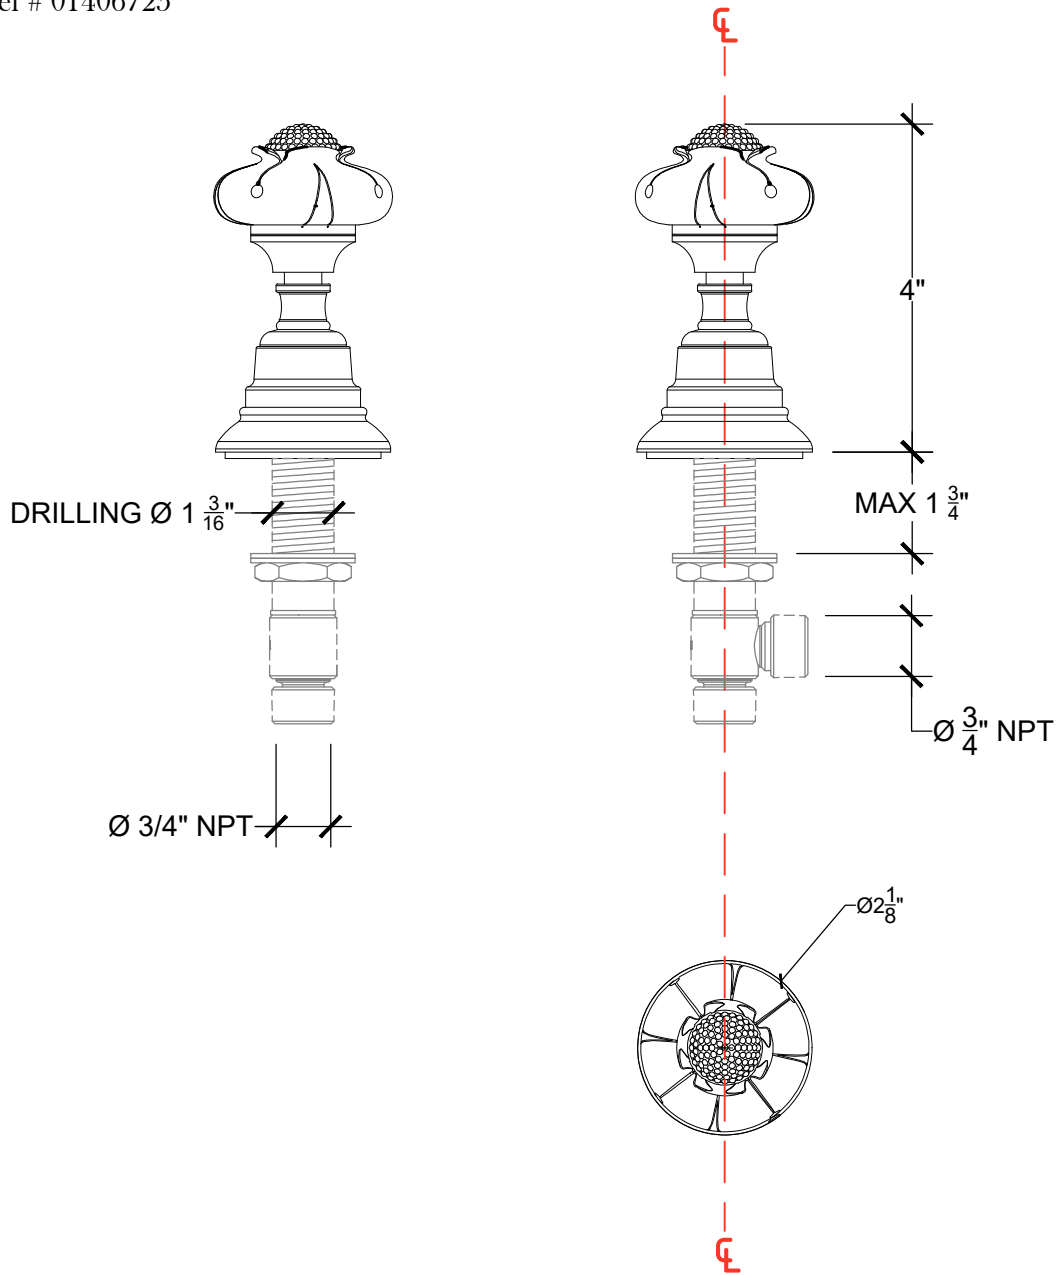

LOTUS 3/4"

Deck mounted handle 3/4" NPT
Ref # 01406725

Copyright © Compas 2010 www.compassstone.com

 COMPAS™