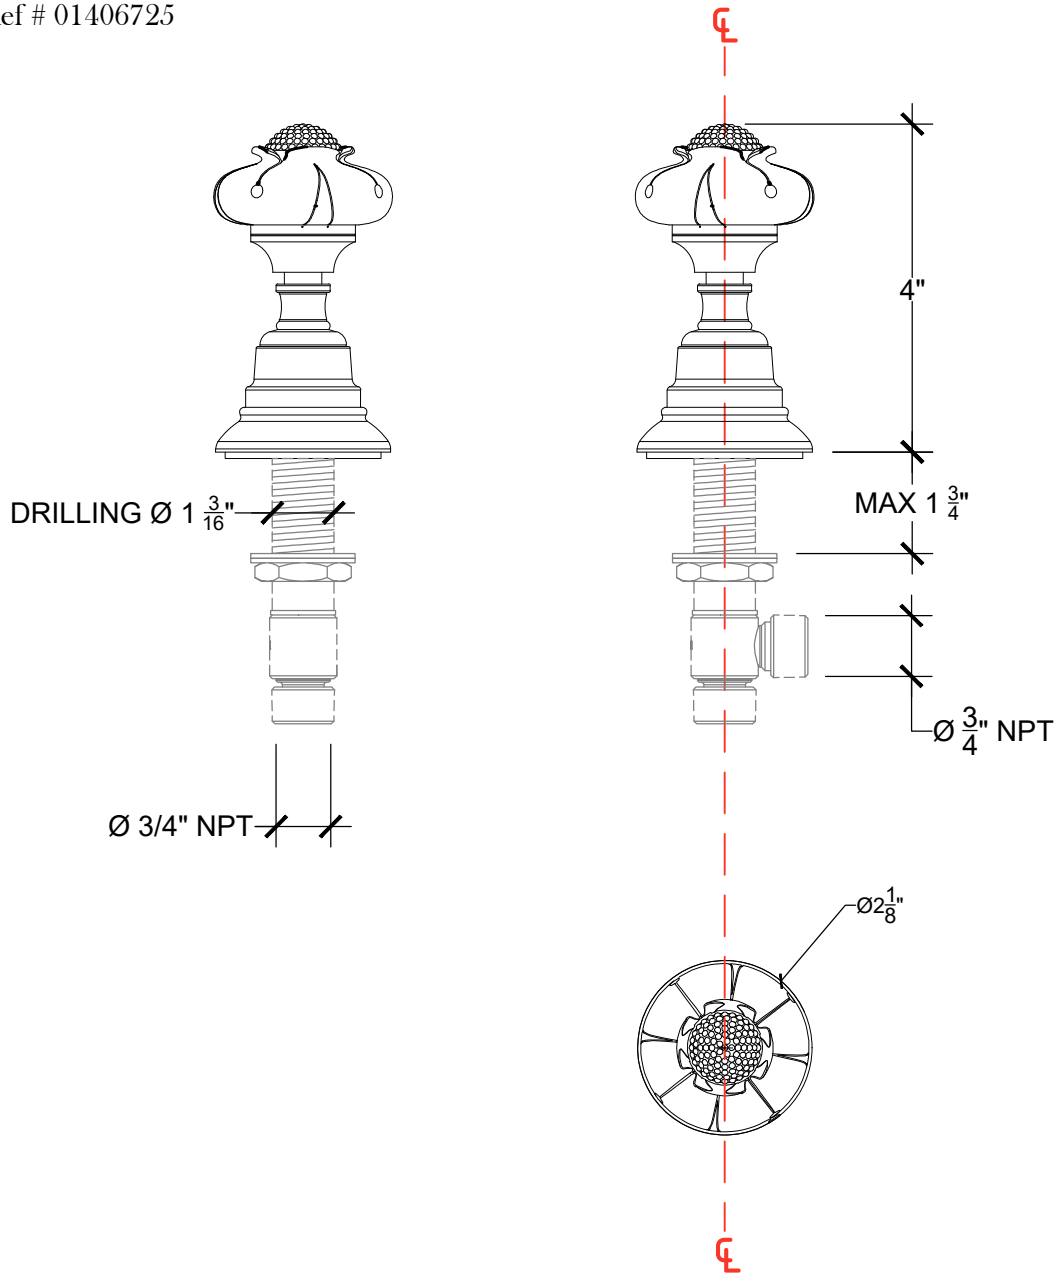

LOTUS 3/4"

Deck mounted handle for tub - 3/4" NPT

Montage sur plan - Levier Lotus for tub - 3/4" NPT

Ref # 01406725

Copyright © Compas 2010 www.compassstone.com

 COMPAS™

Revised 01-27-2022