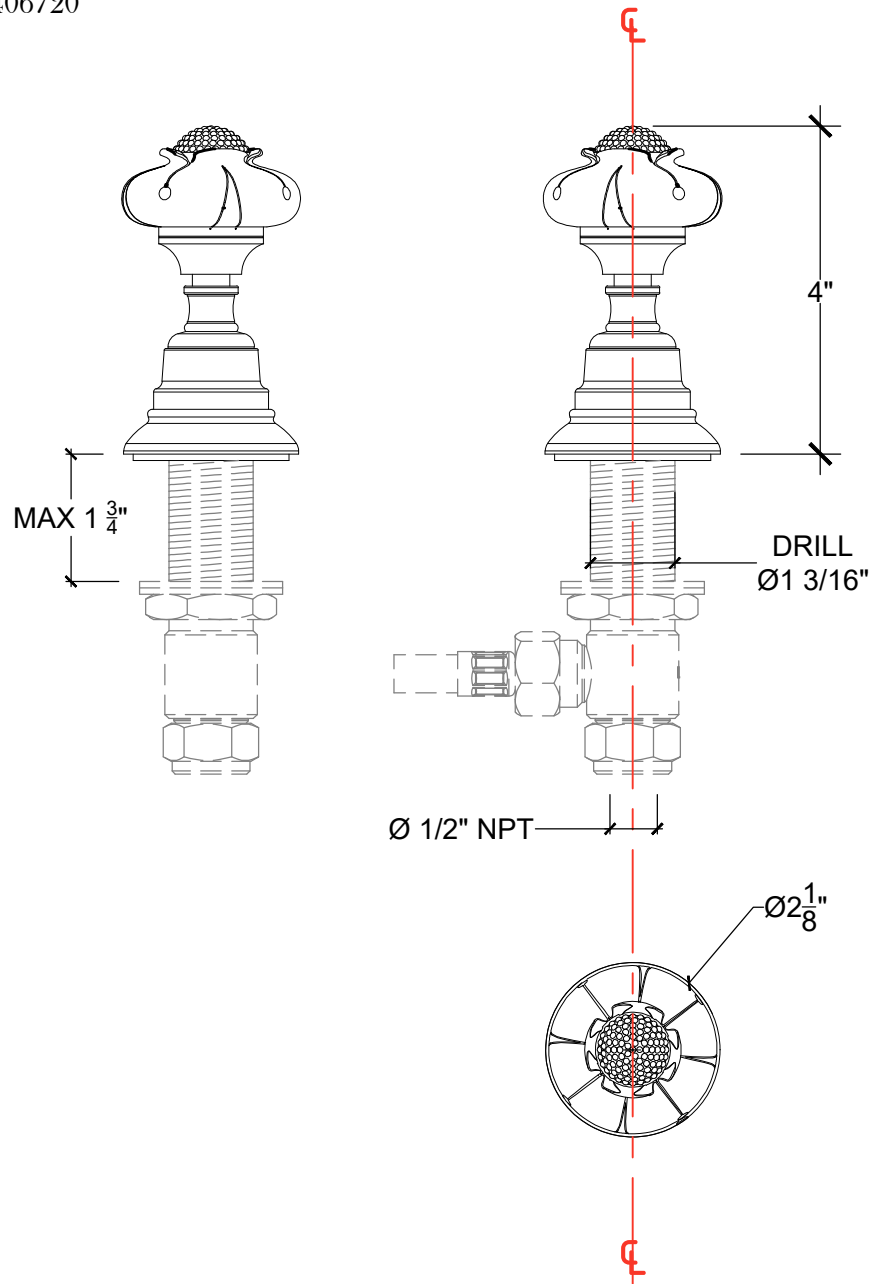

# LOTUS 1/2"

Deck mounted handle 1/2" NPT  
Ref # 01406720

Copyright © Compas 2010 www.compassstone.com

 COMPAS™

Revised 01-27-2022