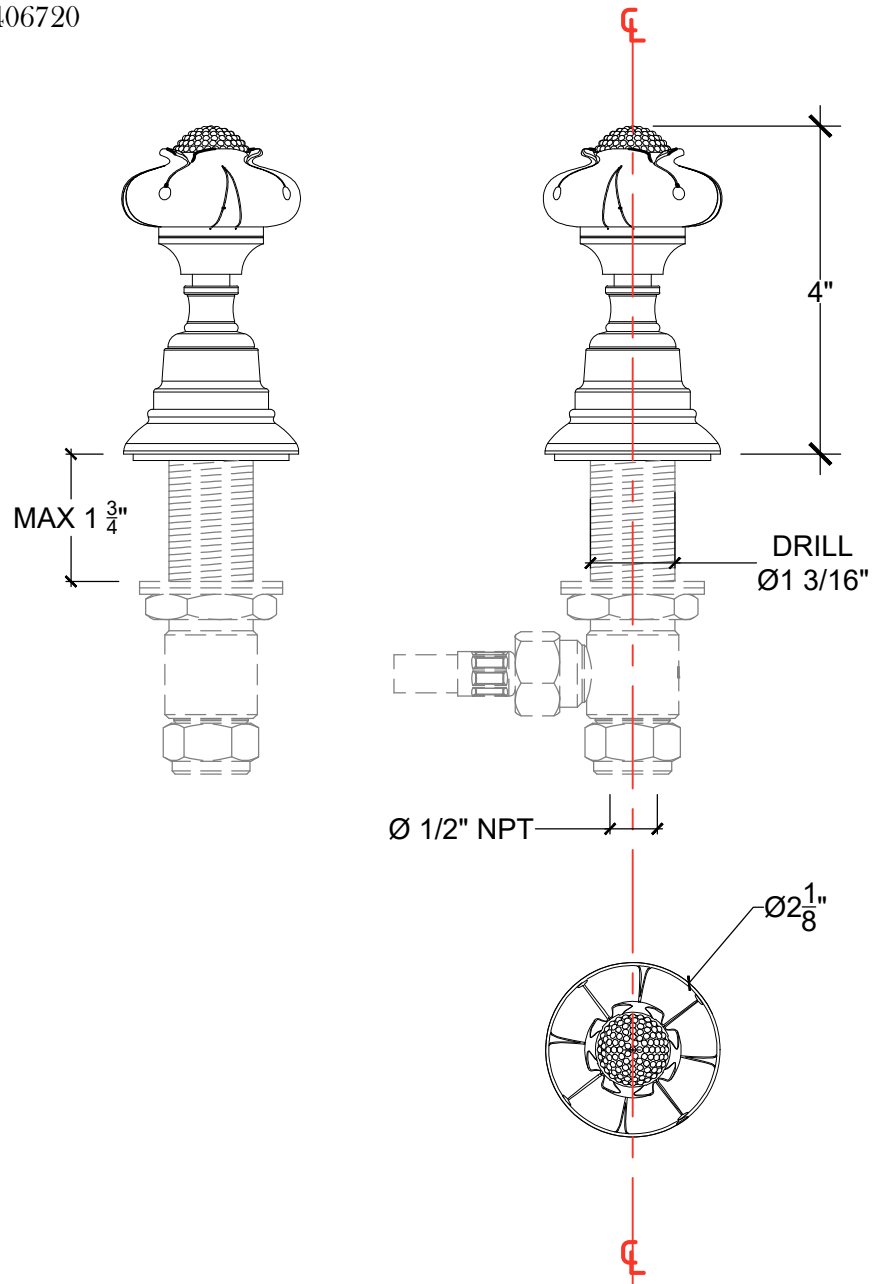

LOTUS 1/2"

Deck mounted handle 1/2" NPT
Montage sur plan - Levier Lotus - 1/2" NPT
Ref # 01406720

Copyright © Compas 2010 www.compassstone.com

 COMPAS™

Revised 01-27-2022