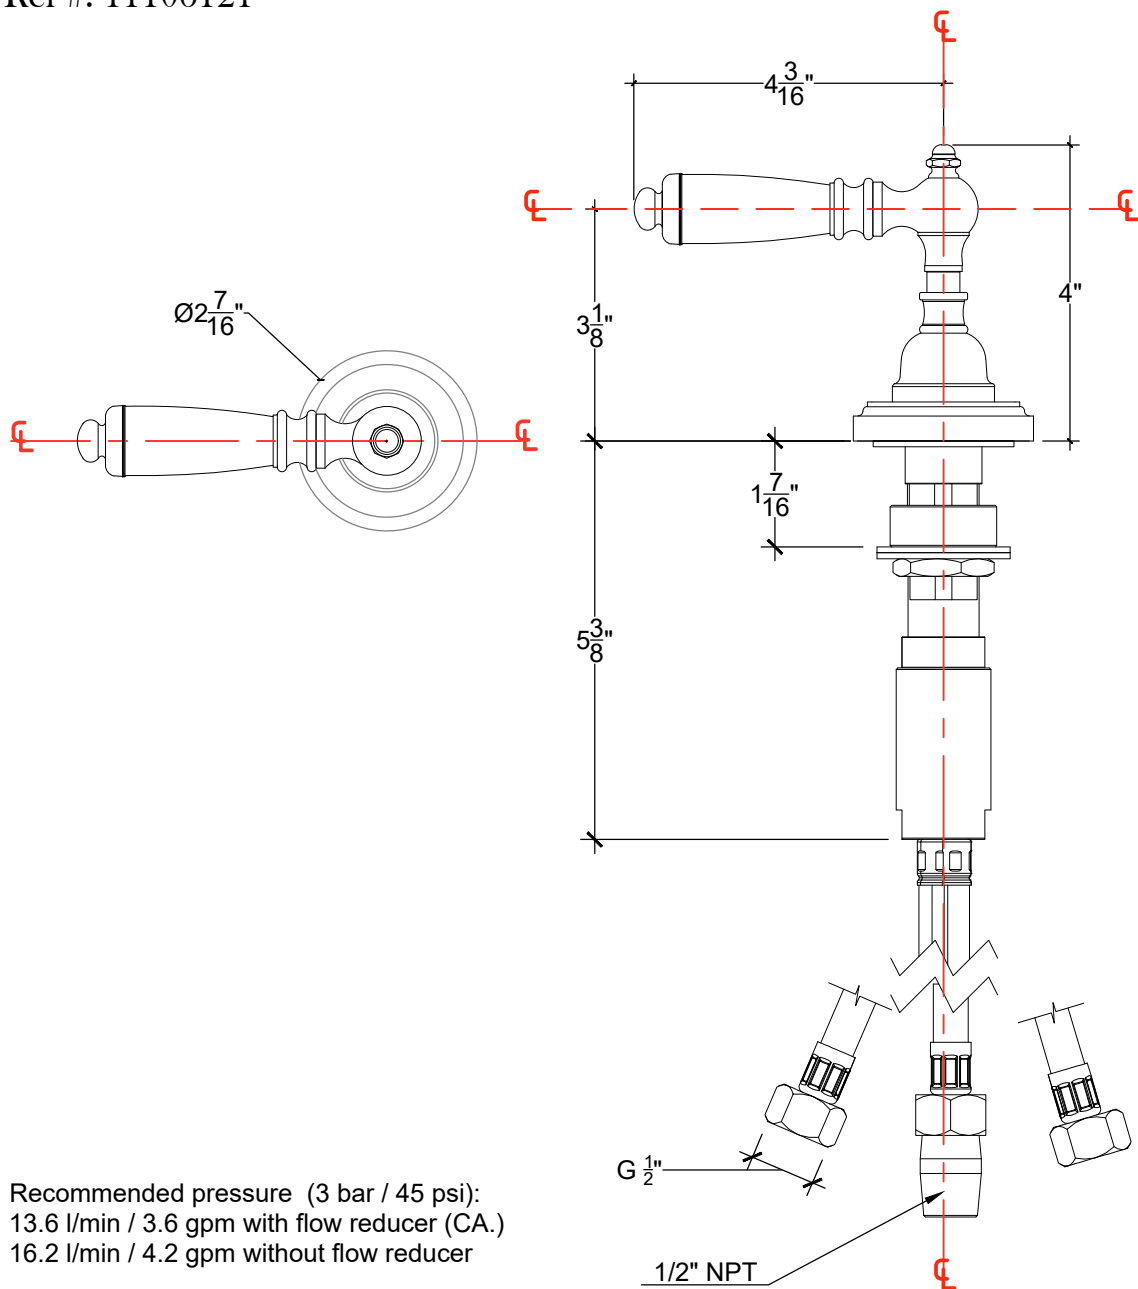

# LIBERTY MIXER

Deck mounted Liberty **rotary mixer** - G 1/2" -  
Mitigeur monocommande sur gorge  
Ref #: 11106121

Copyright © Compas 2010 www.compasstone.com

 COMPAS™