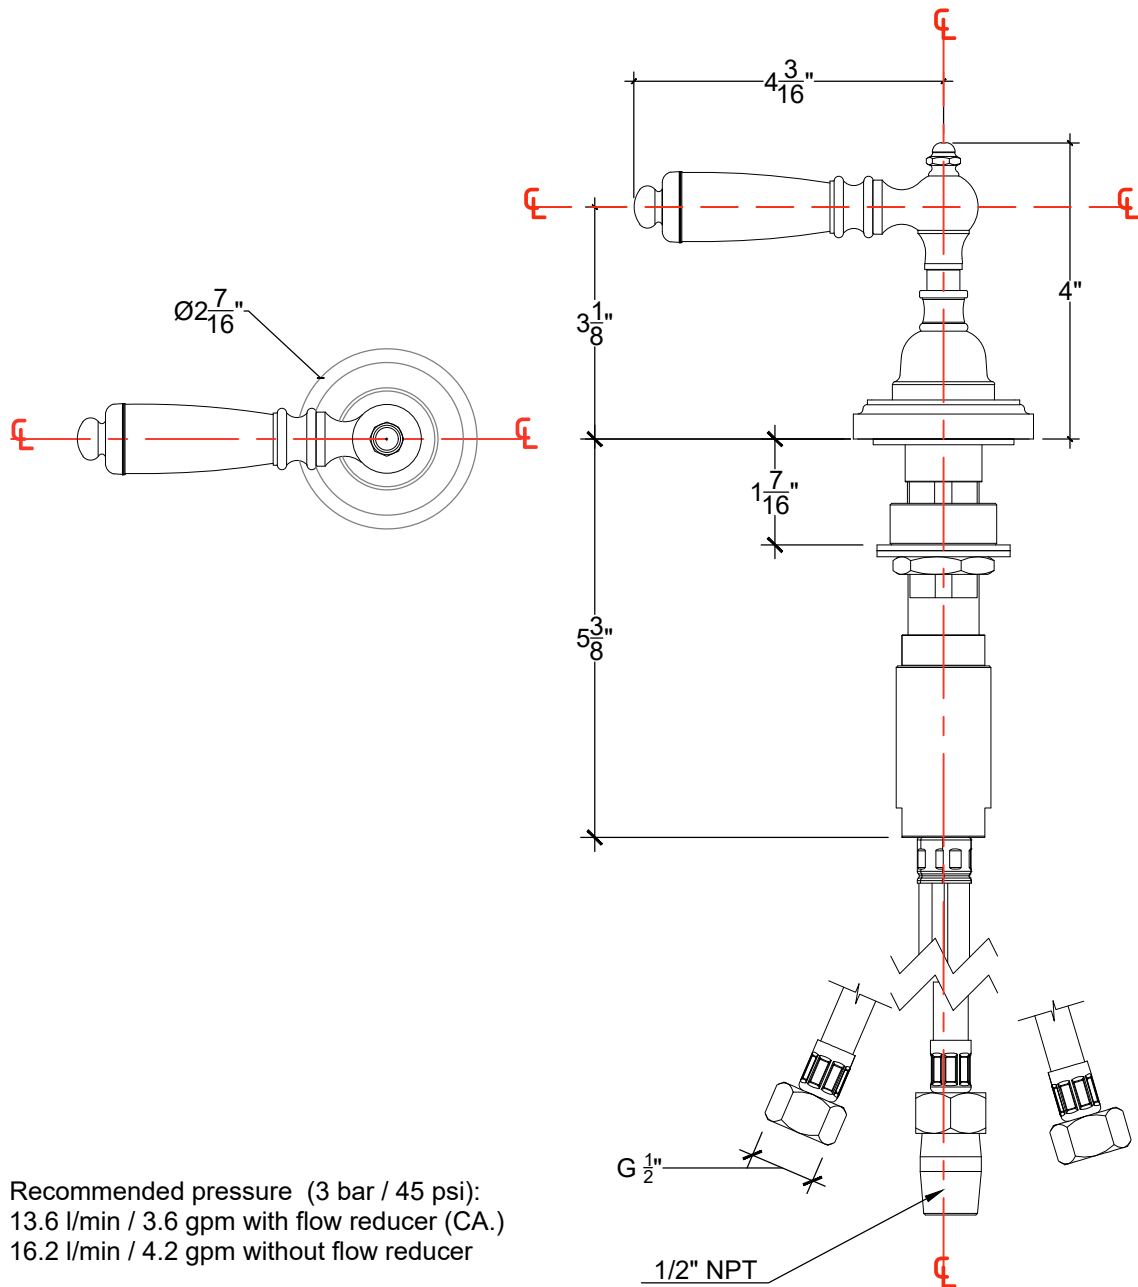

LIBERTY MIXER

Deck mounted Liberty **rotary mixer** - G 1/2" -

Montage sur plan - Mélangeur rotatif - G 1/2"

Ref #: 11106121

Copyright © Compas 2010 www.compasstone.com

Recommended pressure (3 bar / 45 psi):
13.6 l/min / 3.6 gpm with flow reducer (CA.)
16.2 l/min / 4.2 gpm without flow reducer