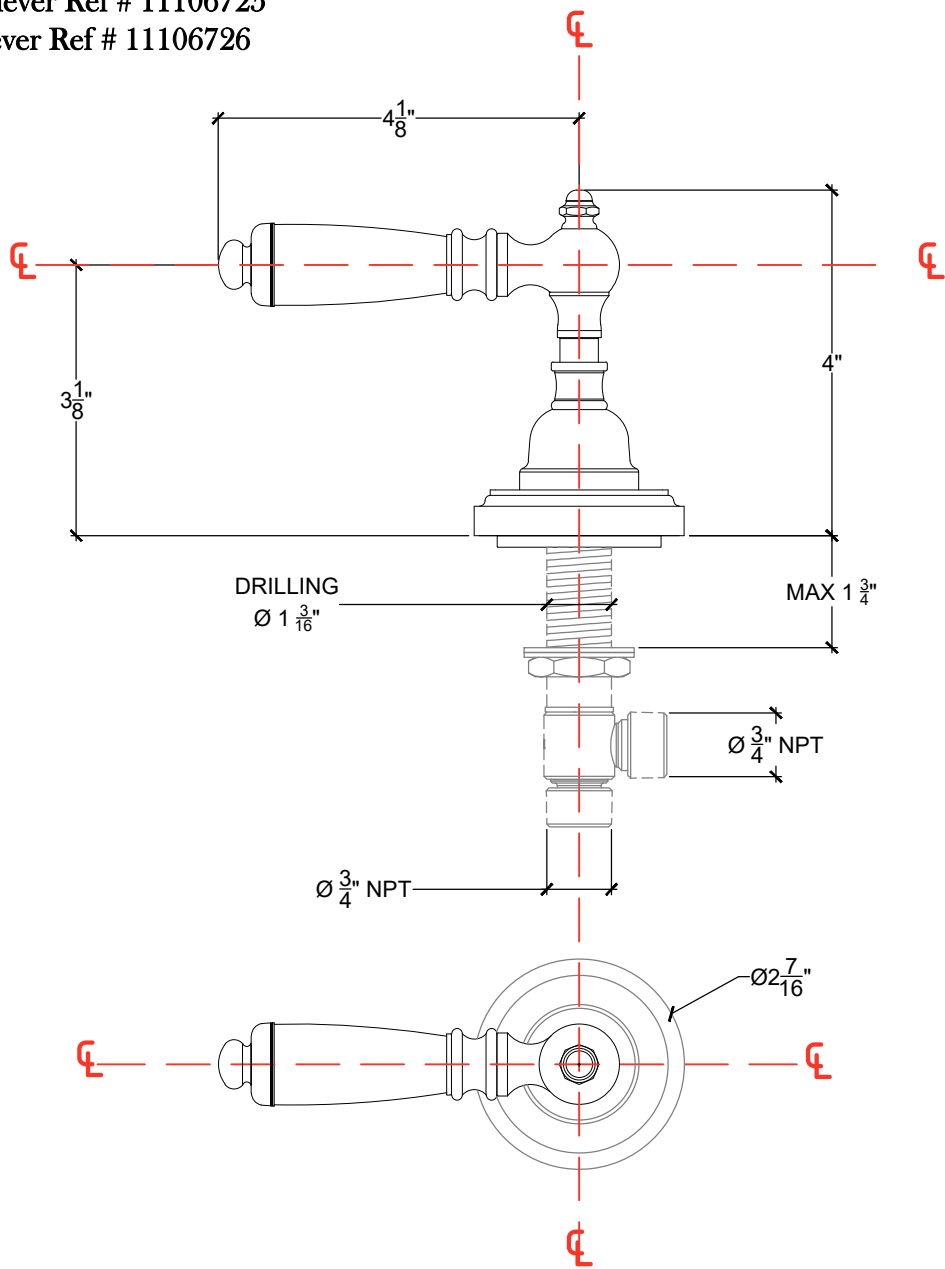

LIBERTY 3/4"

Deck mounted lever 3/4" NPT

Right lever Ref # 11106725

Left lever Ref # 11106726

Copyright © Compas 2010 www.compassstone.com