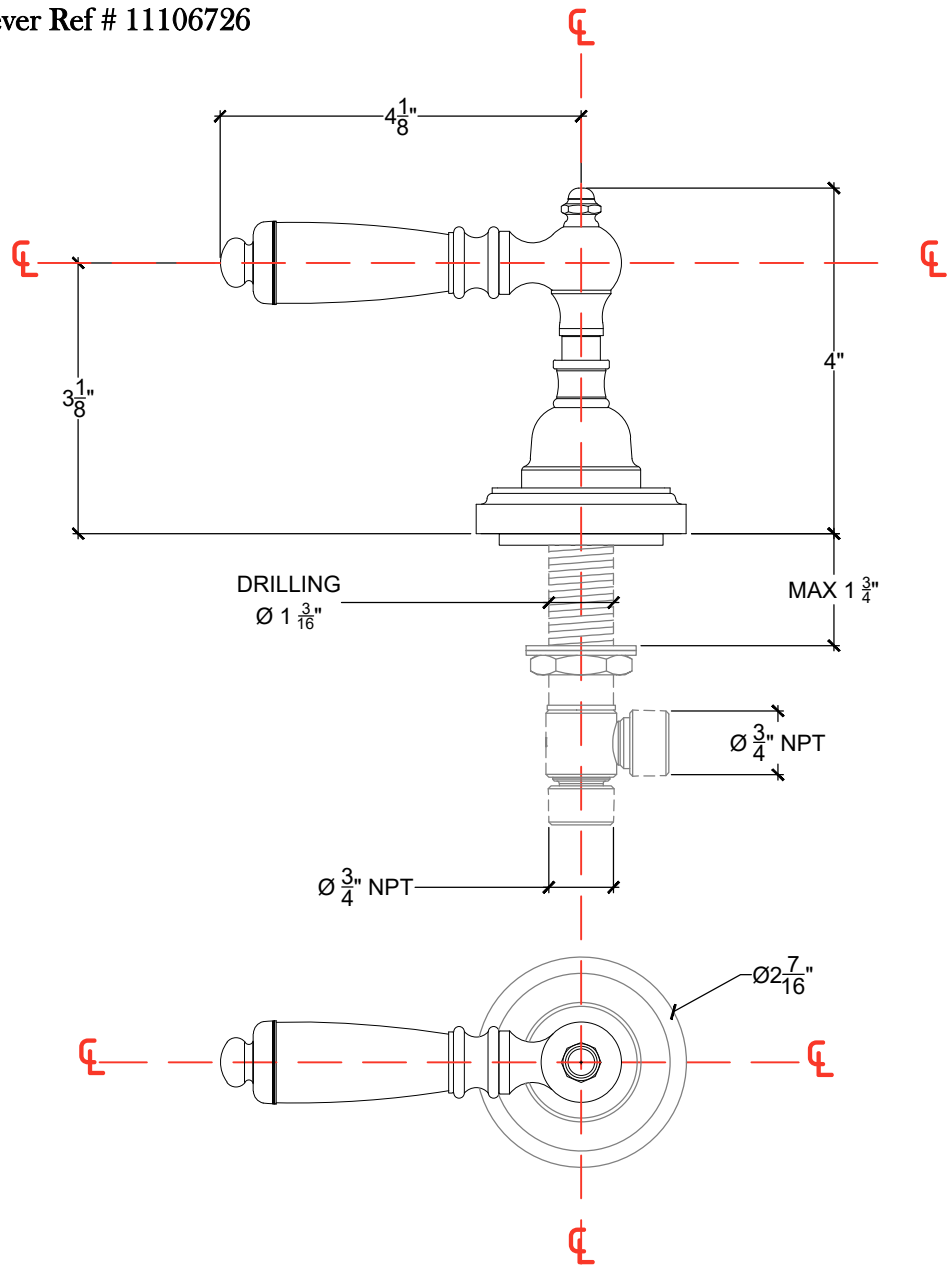

# LIBERTY 3/4"

Deck mounted lever for tub - 3/4" NPT

Montage sur plan - Levier Liberty pour baignoire - 3/4" NPT

Right lever Ref # 11106725

Left lever Ref # 11106726

Copyright © Compas 2010 www.compassstone.com