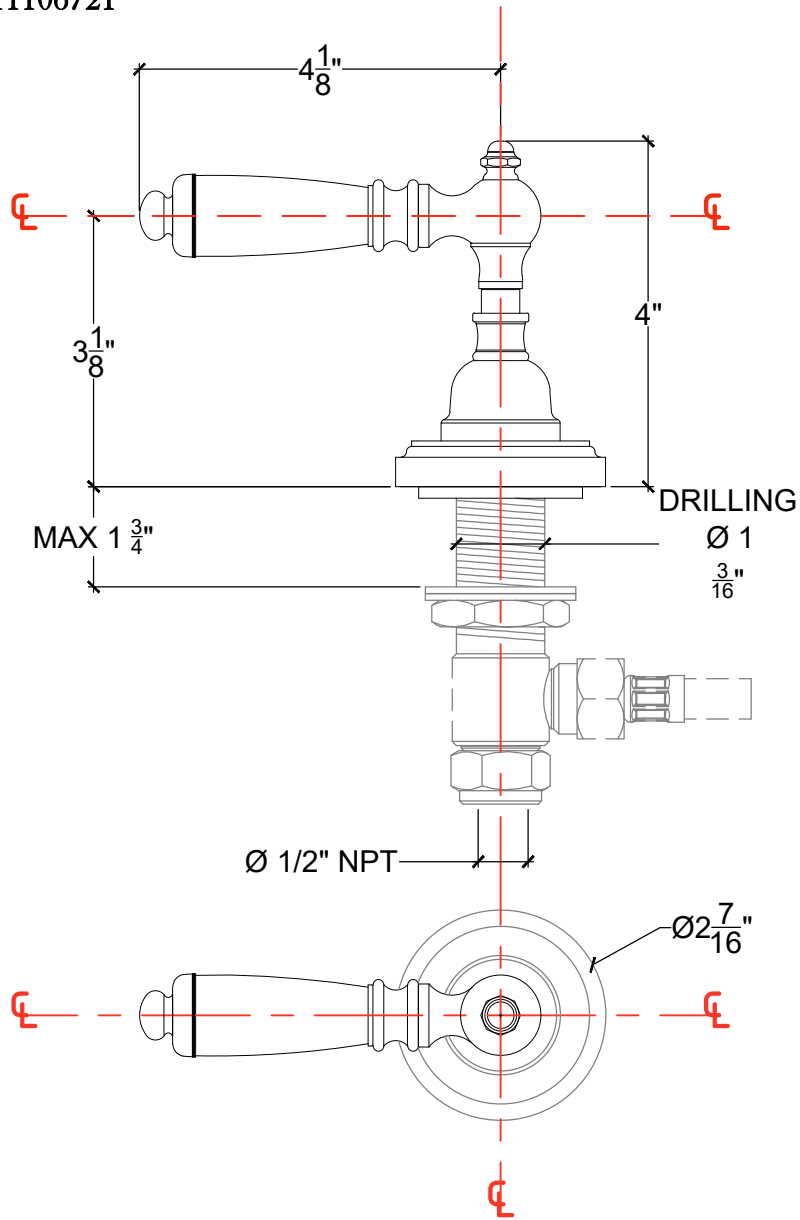

# LIBERTY 1/2"

Deck mounted lever 1/2" NPT  
Right lever Ref # 11106720  
Left lever Ref # 11106721

Copyright © Compass 2010 www.compassstone.com