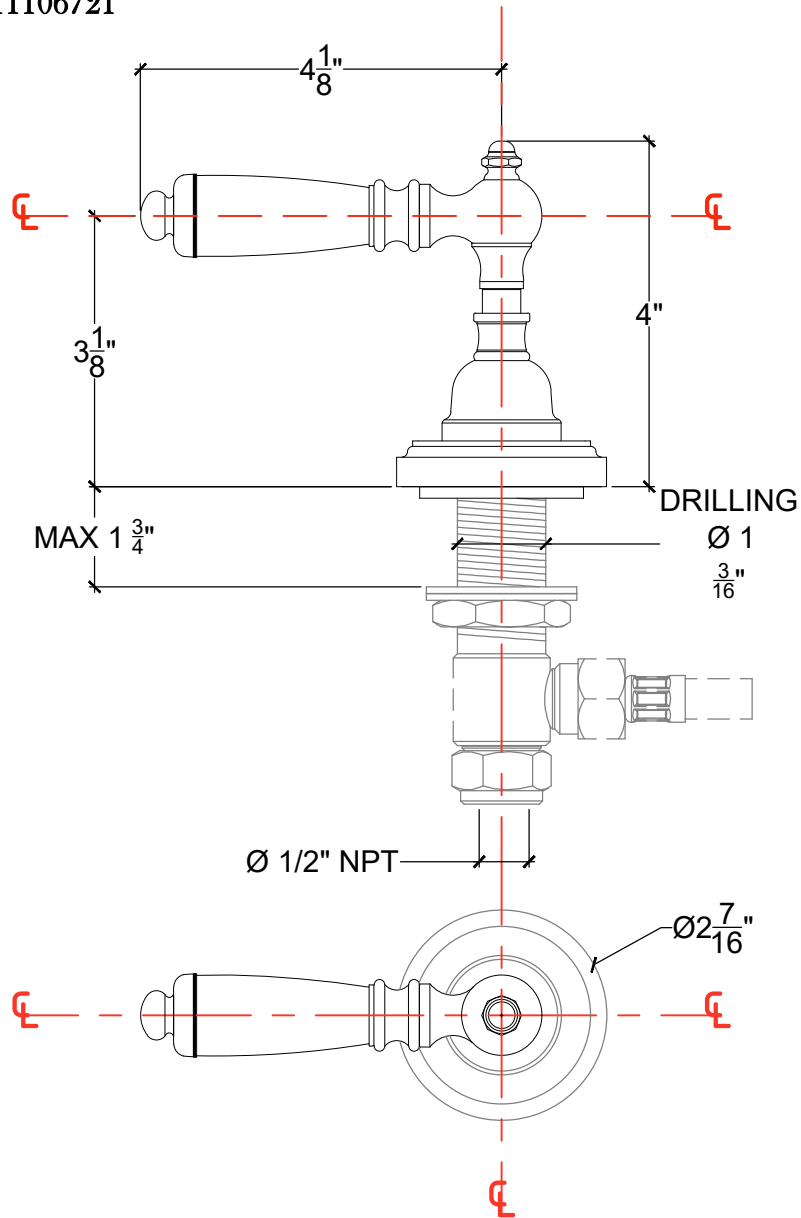

LIBERTY 1/2"

Deck mounted lever 1/2" NPT

Montage sur plan - Levier Liberty 1/2" NPT

Right lever Ref # 11106720

Left lever Ref # 11106721

Copyright © Compas 2010 www.compassstone.com

 COMPAS™