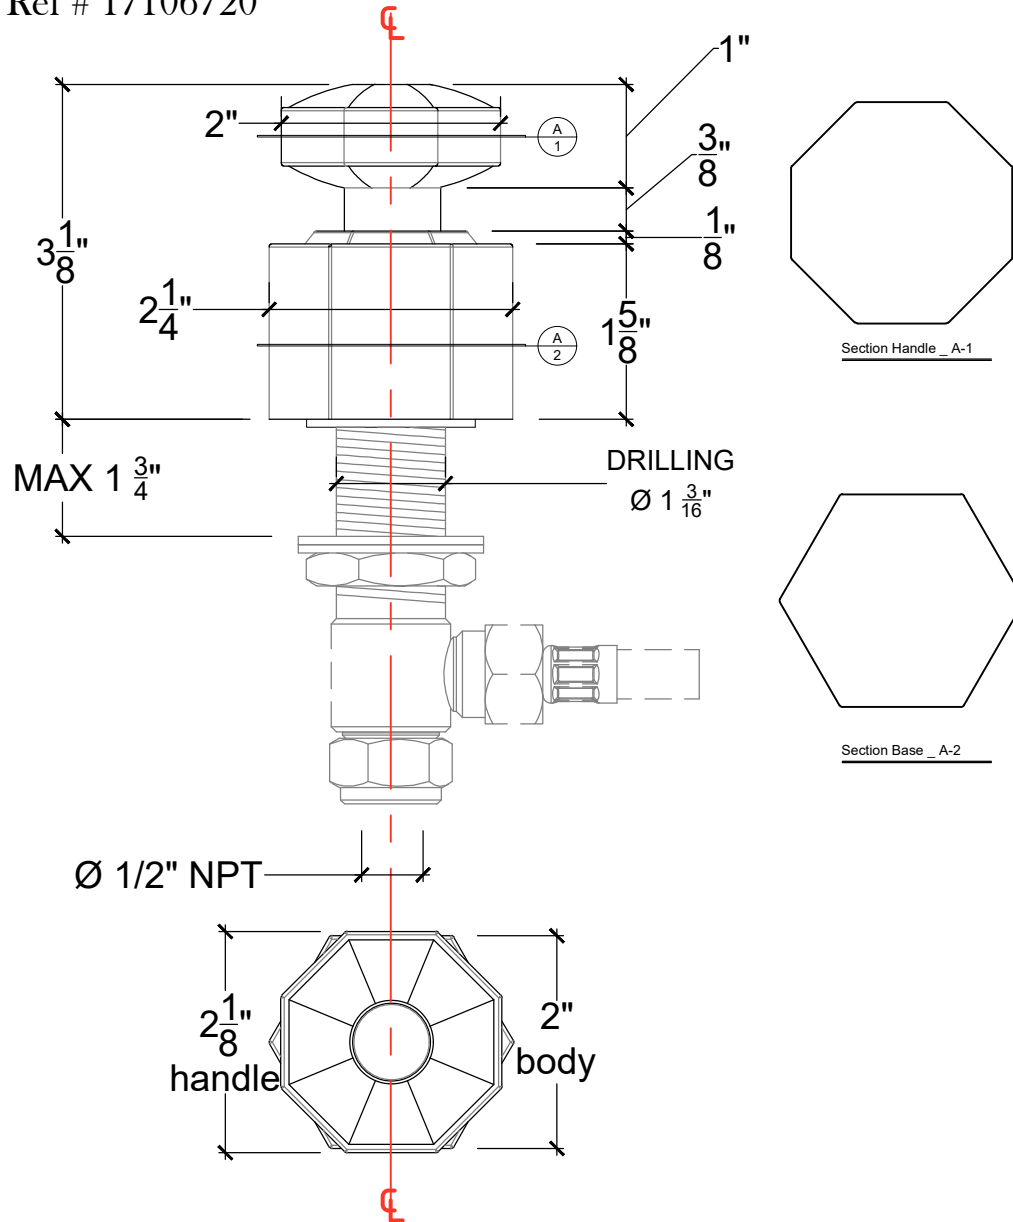

LOULOU 1/2"

Deck mounted handle 1/2" NPT

Montage sur plan - Poignée Loulou - 1/2" NPT

Ref # 17106720

Copyright COMPAS 2010 www.compassstone.com

 COMPAS™

Revised: 07-10-2023