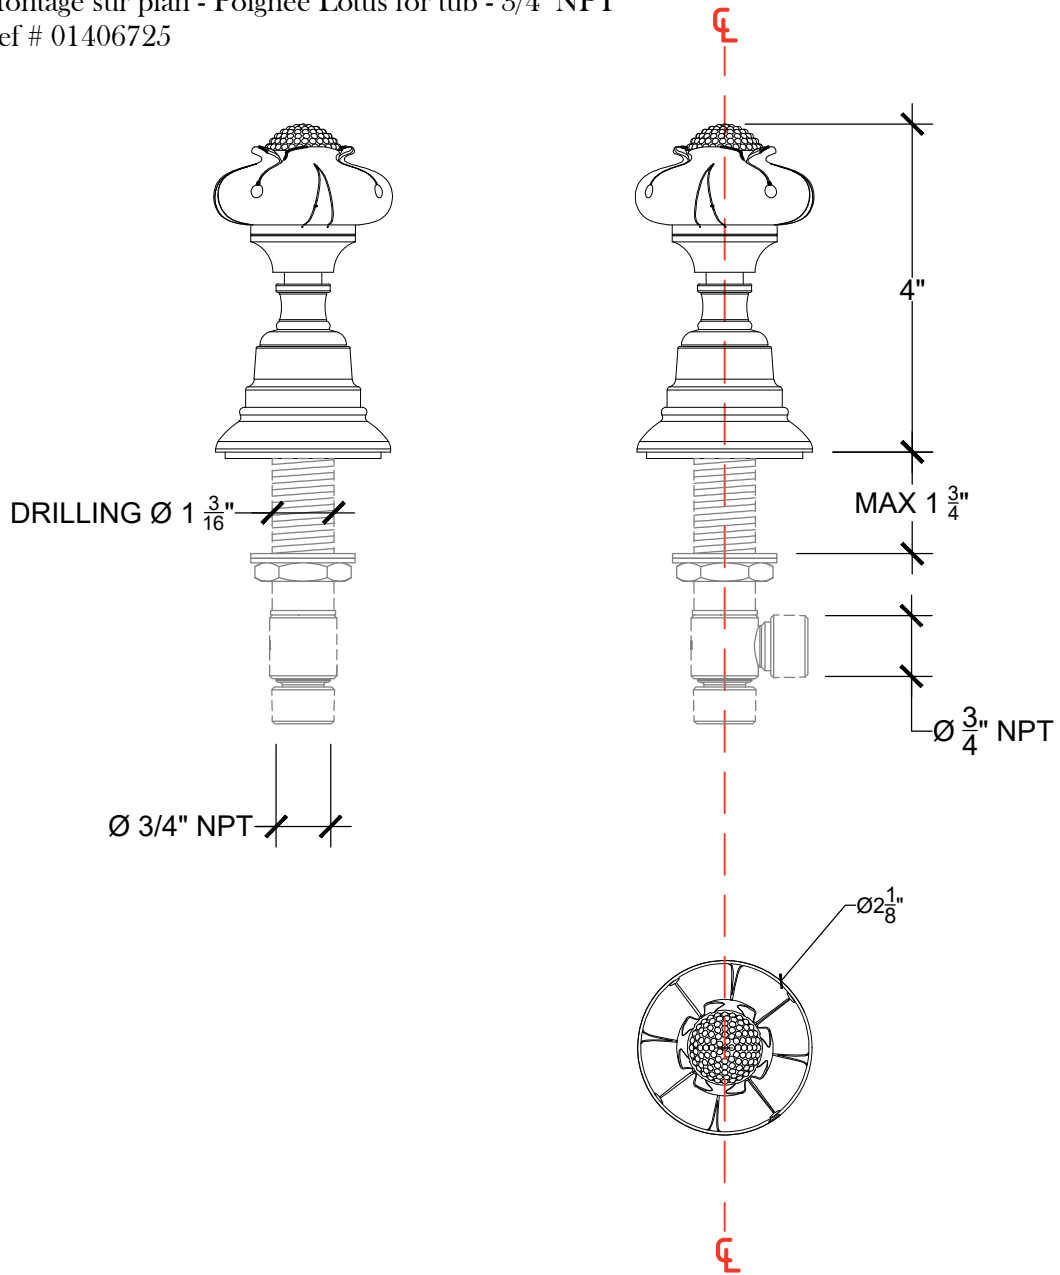

LOTUS 3/4"

Deck mounted handle for tub - 3/4" NPT
Montage sur plan - Poignée Lotus for tub - 3/4" NPT
Ref # 01406725

Copyright © Compas 2010 www.compassstone.com

 COMPAS™