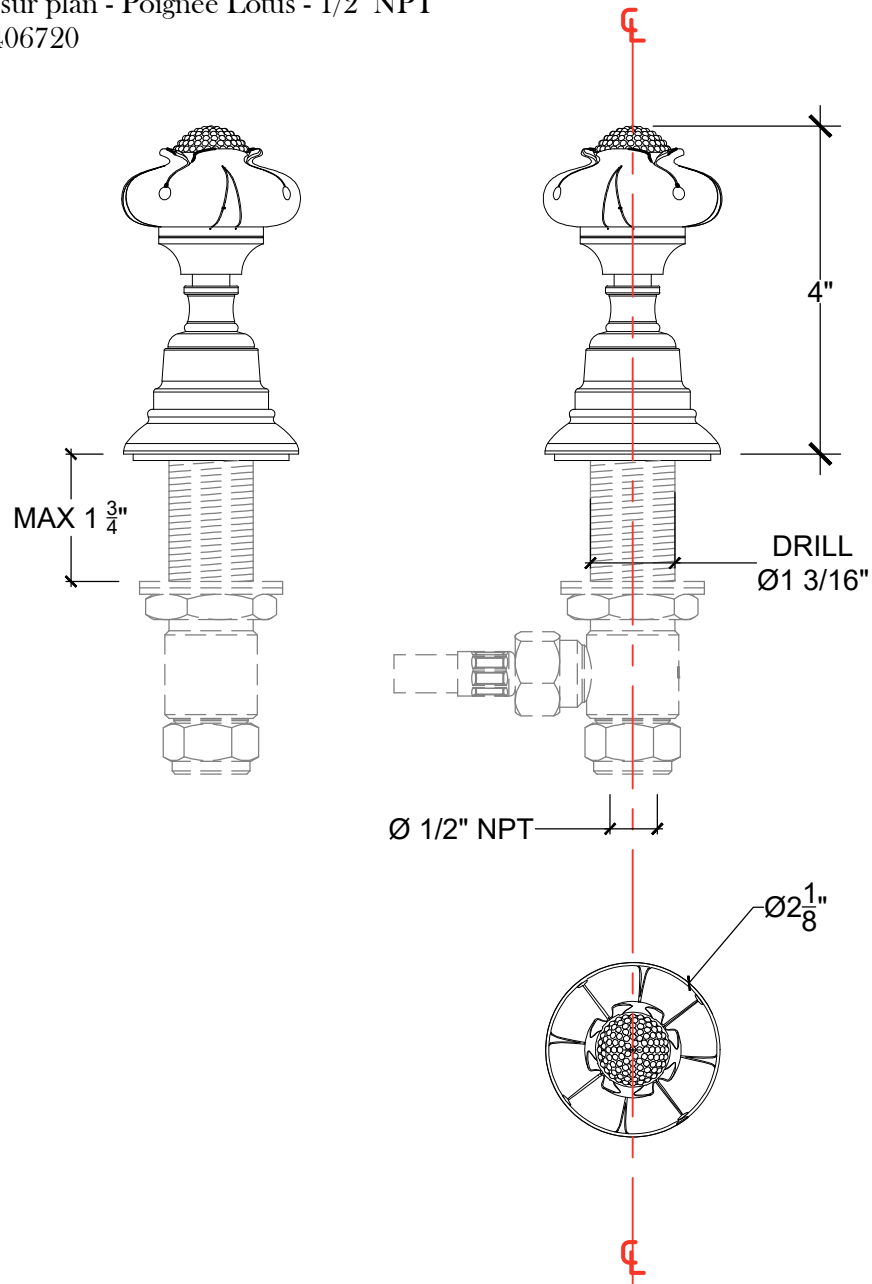

# LOTUS 1/2"

Deck mounted handle 1/2" NPT

Montage sur plan - Poignée Lotus - 1/2" NPT

Ref # 01406720

Copyright © Compas 2010 www.compassstone.com

 COMPAS™

Revised 07-07-2023