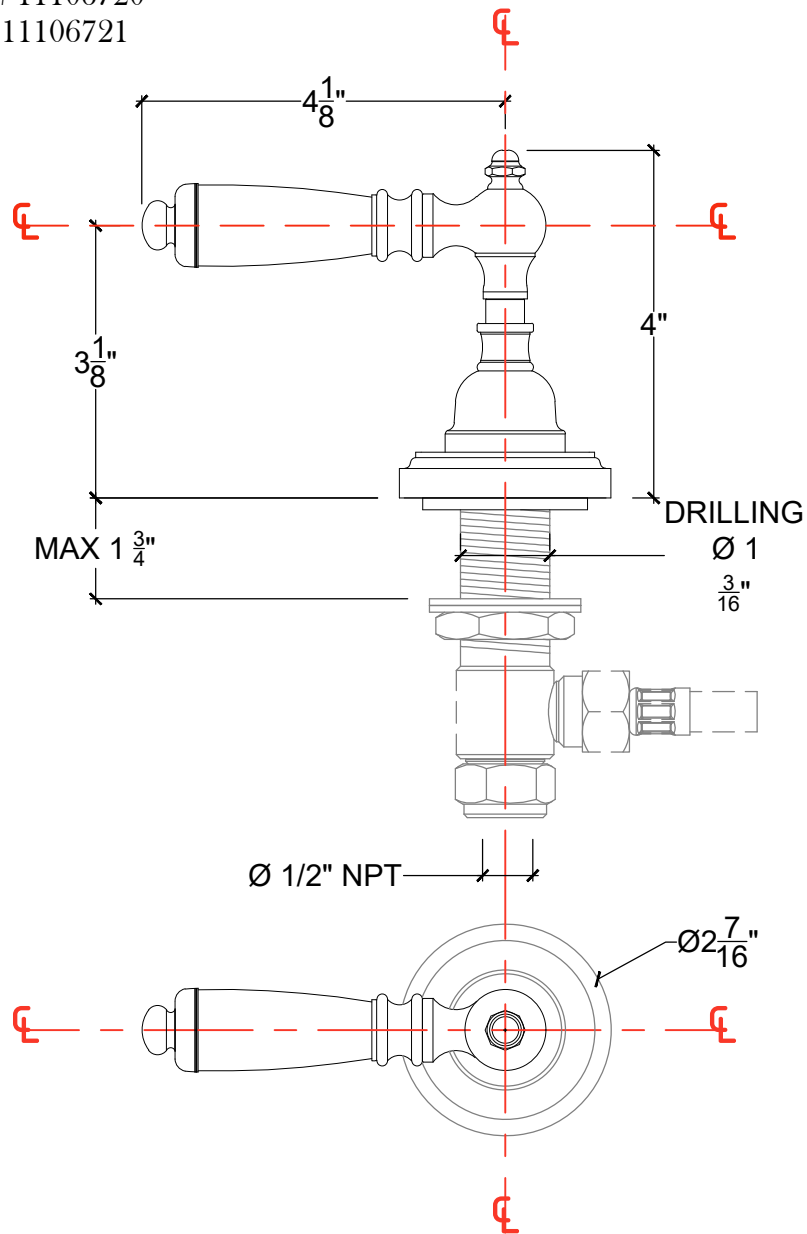

# LIBERTY

Deck mounted lever 1/2" NPT

Montage sur plan - Levier Liberty 1/2" NPT

Right lever Ref # 11106720

Left lever Ref # 11106721

Copyright © Compas 2010 [www.compassstone.com](http://www.compassstone.com)