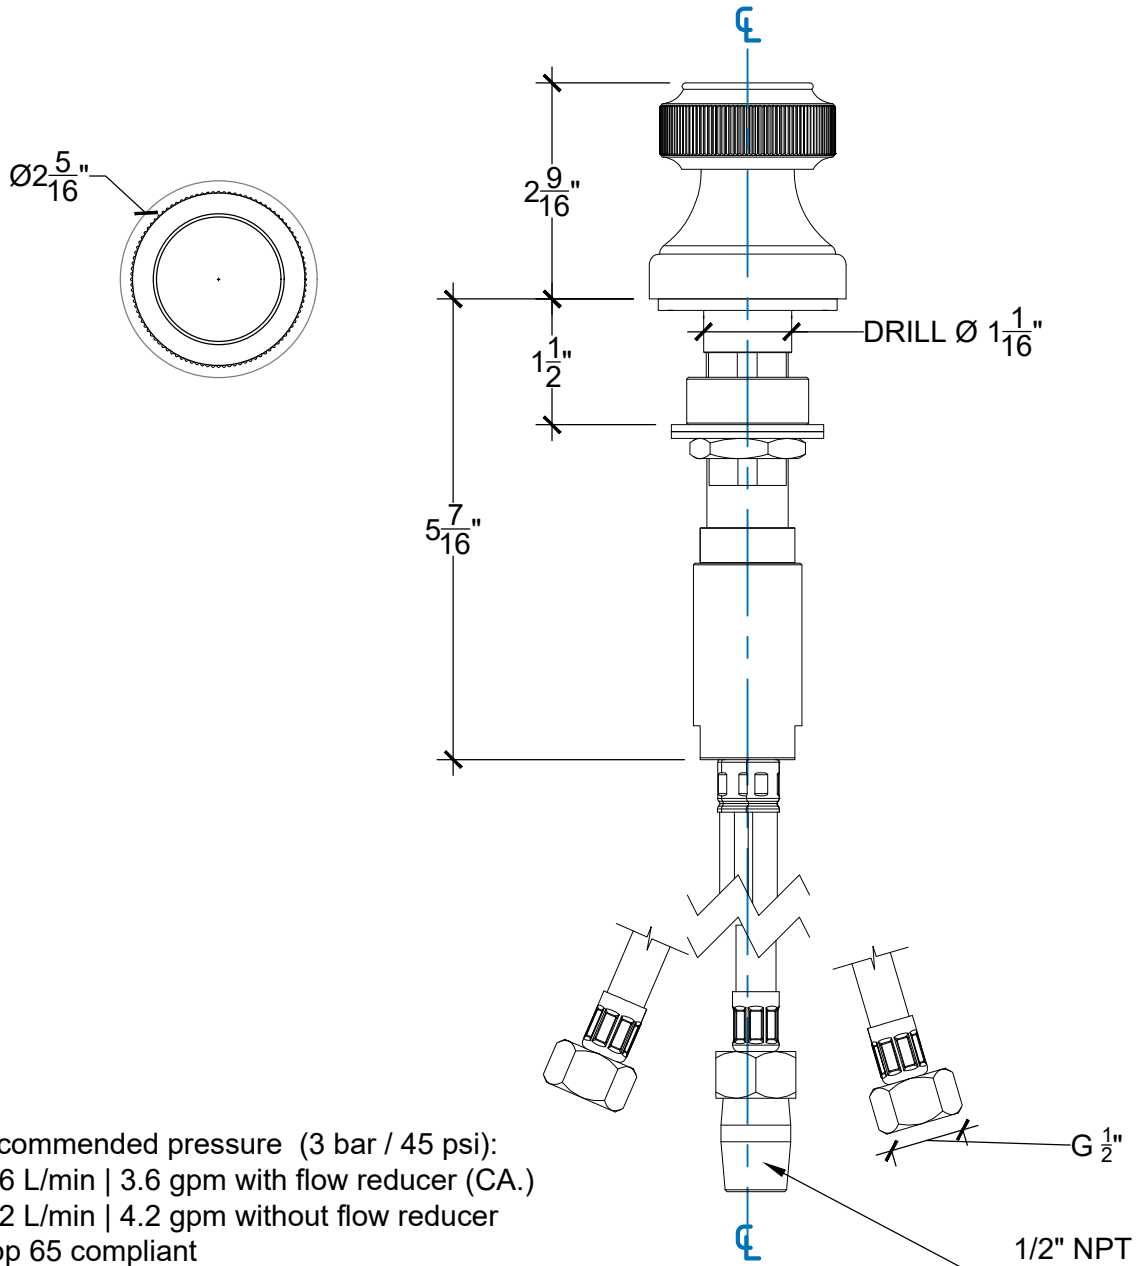

# KNURL

Deck mounted rotary mixer - G  $\frac{1}{2}$ "  
Ref # 12906121

Copyright © Compas 2010 www.compasstone.com