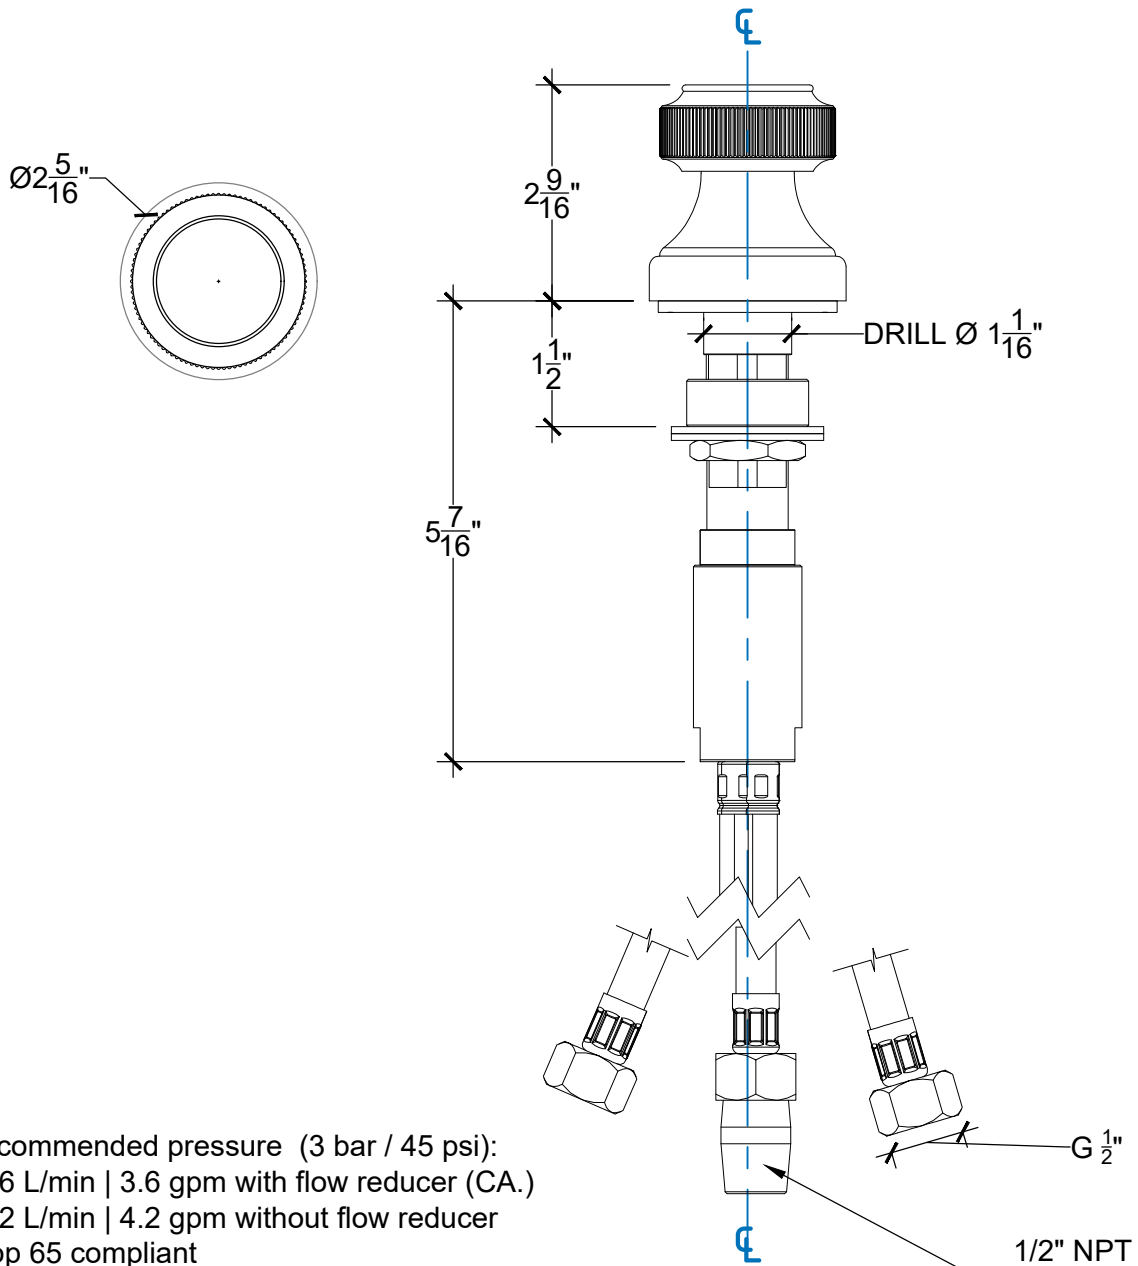

KNURL

Deck mounted rotary mixer - G 1/2"

Montage sur plan - Mélangeur rotatif - G 1/2"

Ref # 12906121

Copyright © Compas 2010 www.compasstone.com

COMPAS