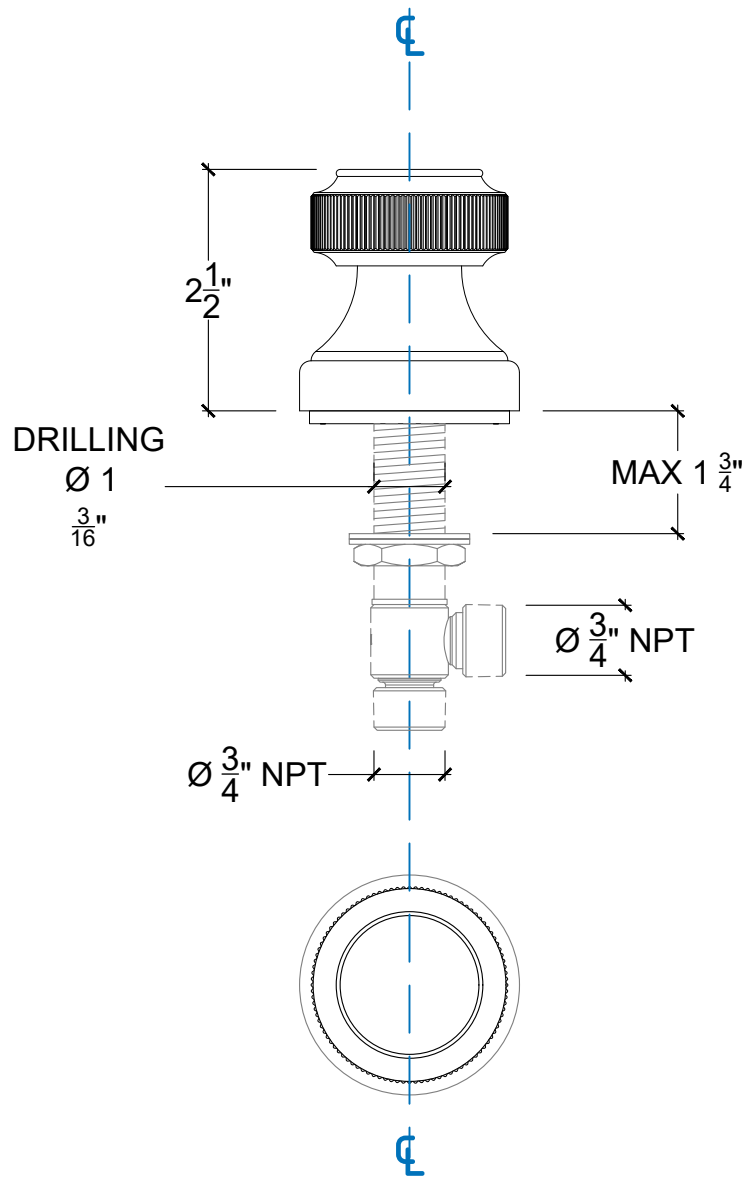

# KNURL

Deck mounted Knurl Handle for tub - 3/4" NPT  
Montage sur plan - Levier Knurl pour baignoire - 3/4" NPT  
Style # 1290SP6725

Copyright © Compas 2010 www.compasstone.com