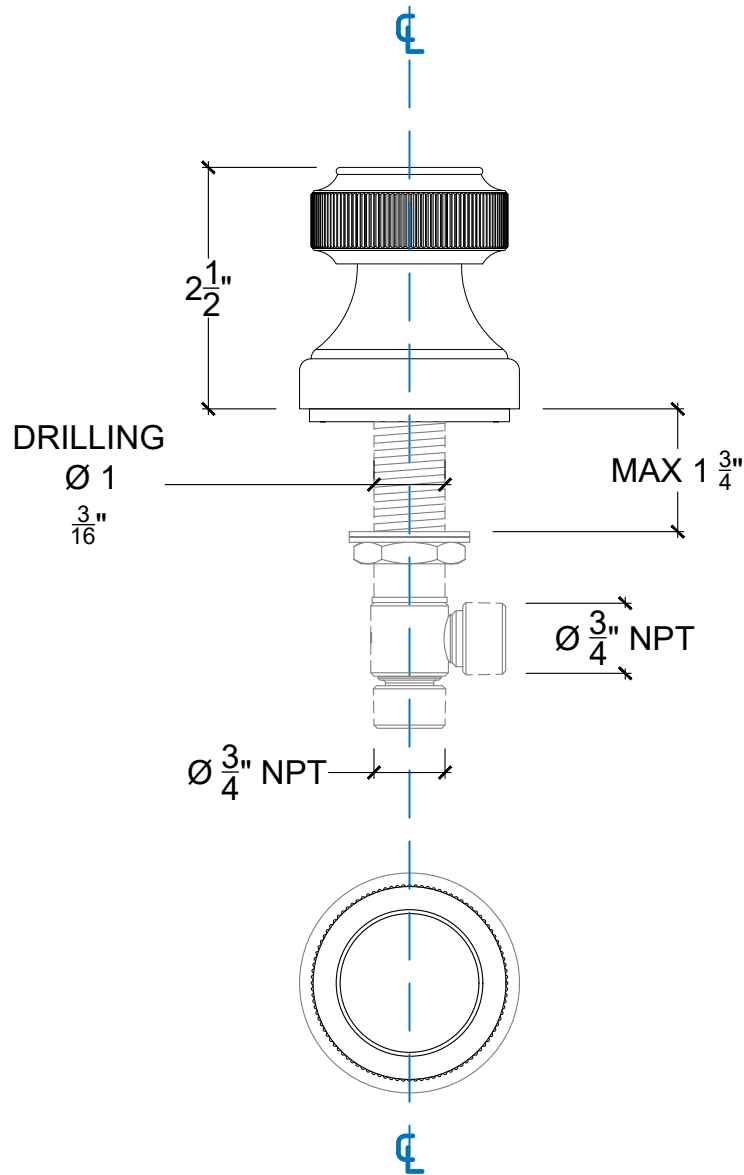

# KNURL

Deck mounted Knurl Handle 3/4" NPT  
Style # 1290SP6725

Copyright © Compass 2010 [www.compassstone.com](http://www.compassstone.com)