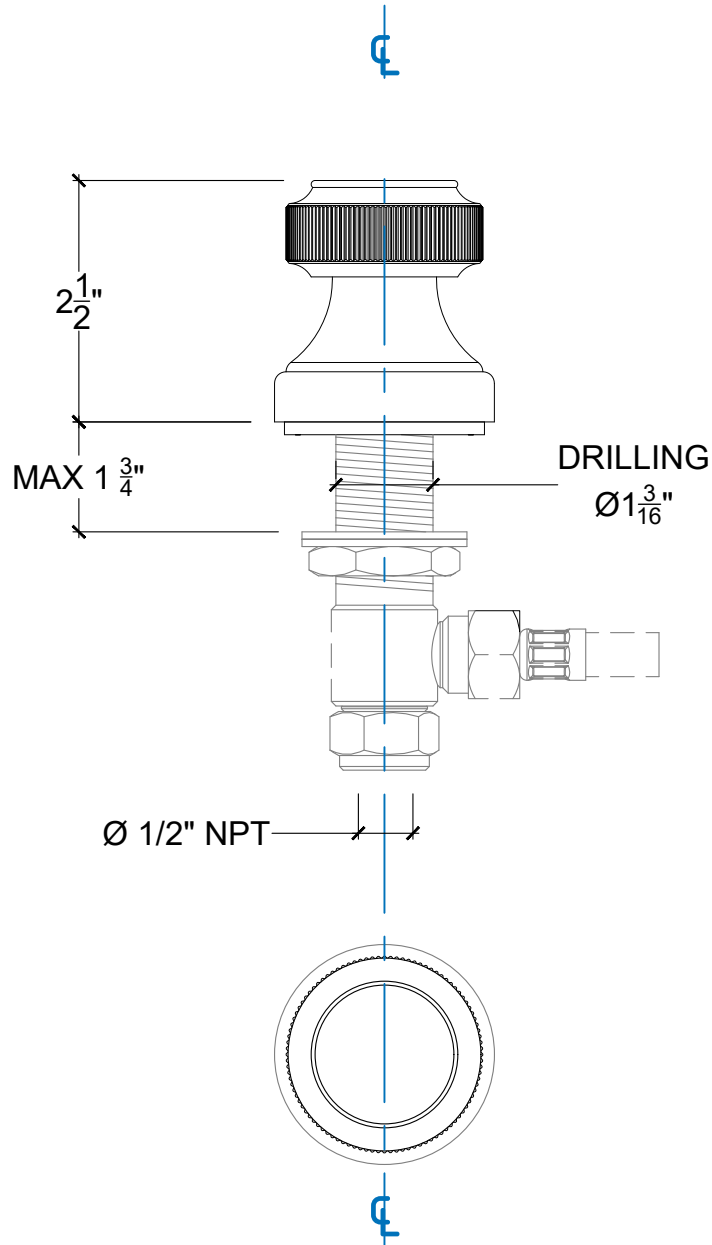

# KNURL

Deck mounted Knurl Handle - 1/2" NPT  
Montage sur plan - Levier Knurl - 1/2" NPT  
Style # 1290SP6720

Copyright © Compas 2010 [www.compassstone.com](http://www.compassstone.com)