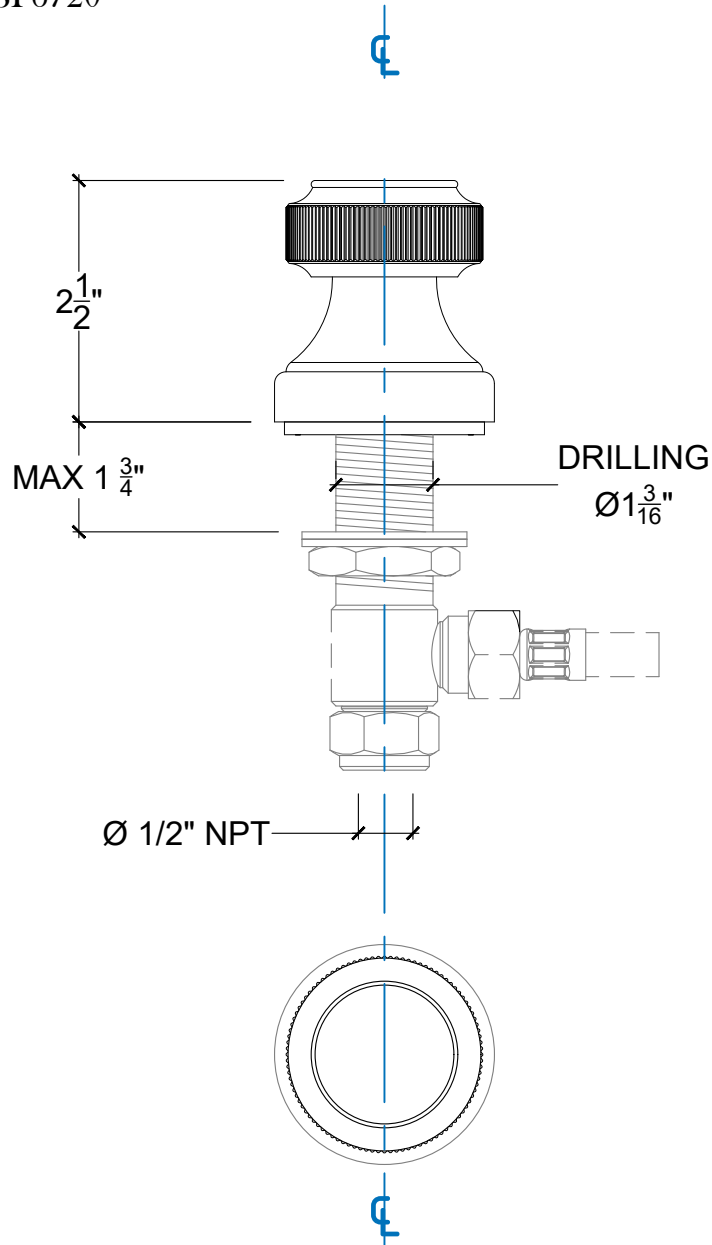

# KNURL

Deck mounted Knurl Handle  $\frac{1}{2}$ " NPT

Style # 1290SP6720

Copyright © Compas 2010 [www.compasstone.com](http://www.compasstone.com)