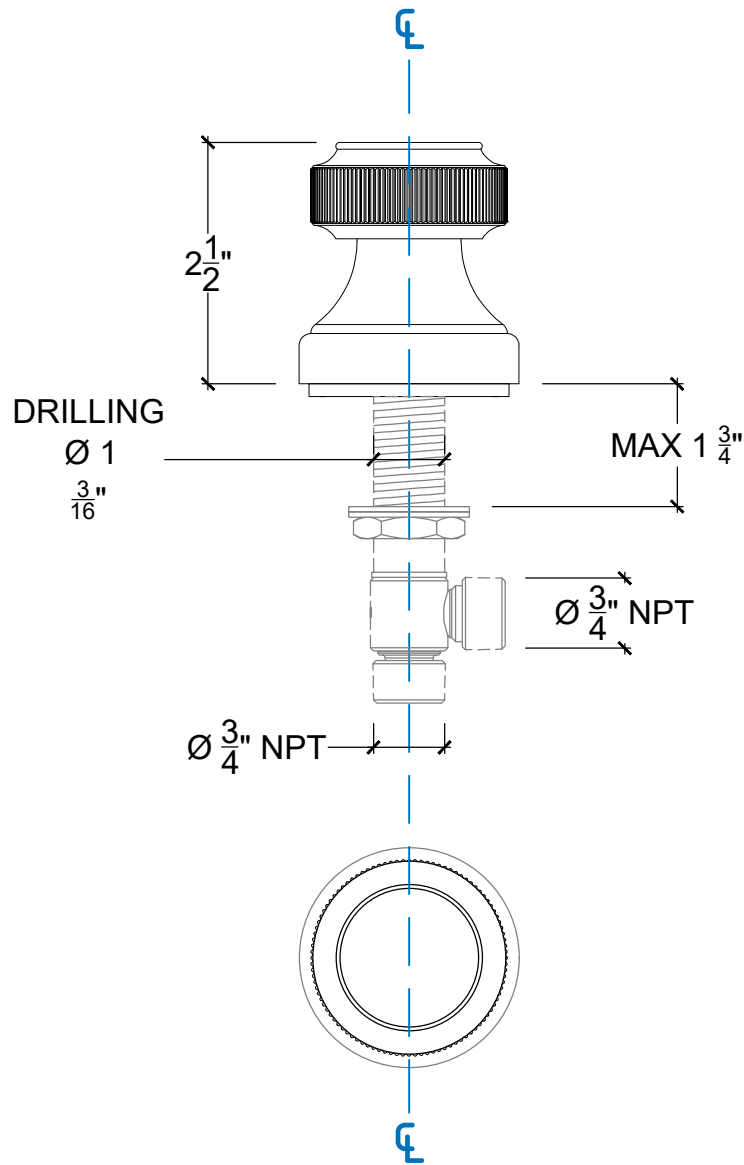

# KNURL

Deck mounted Knurl Handle for tub - 3/4" NPT

Montage sur plan - Poignee Knurl pour baignoire - 3/4" NPT

Style # 1290SP6725

Copyright © Compas 2010 www.compasstone.com