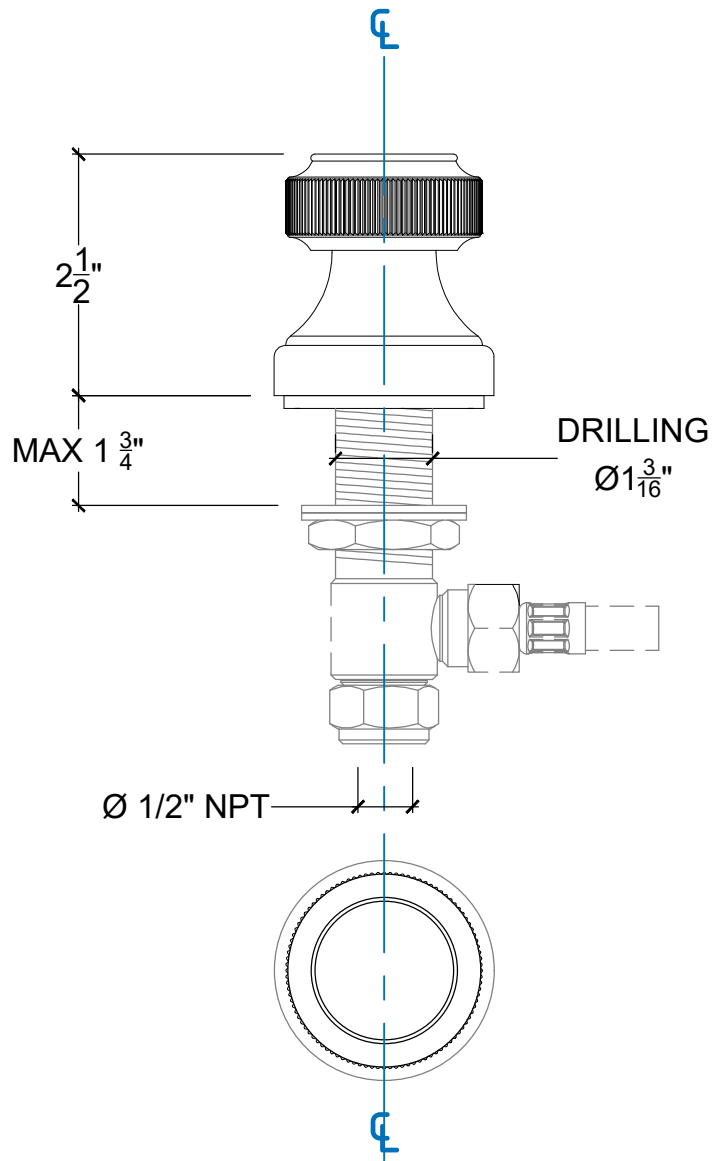

KNURL

Deck mounted Knurl Handle - 1/2" NPT
Montage sur plan - Poignée Knurl - 1/2" NPT
Style # 01290SP6720

Copyright © Compas 2010 www.compassstone.com

COMPAS

REVISED 07-06-2023