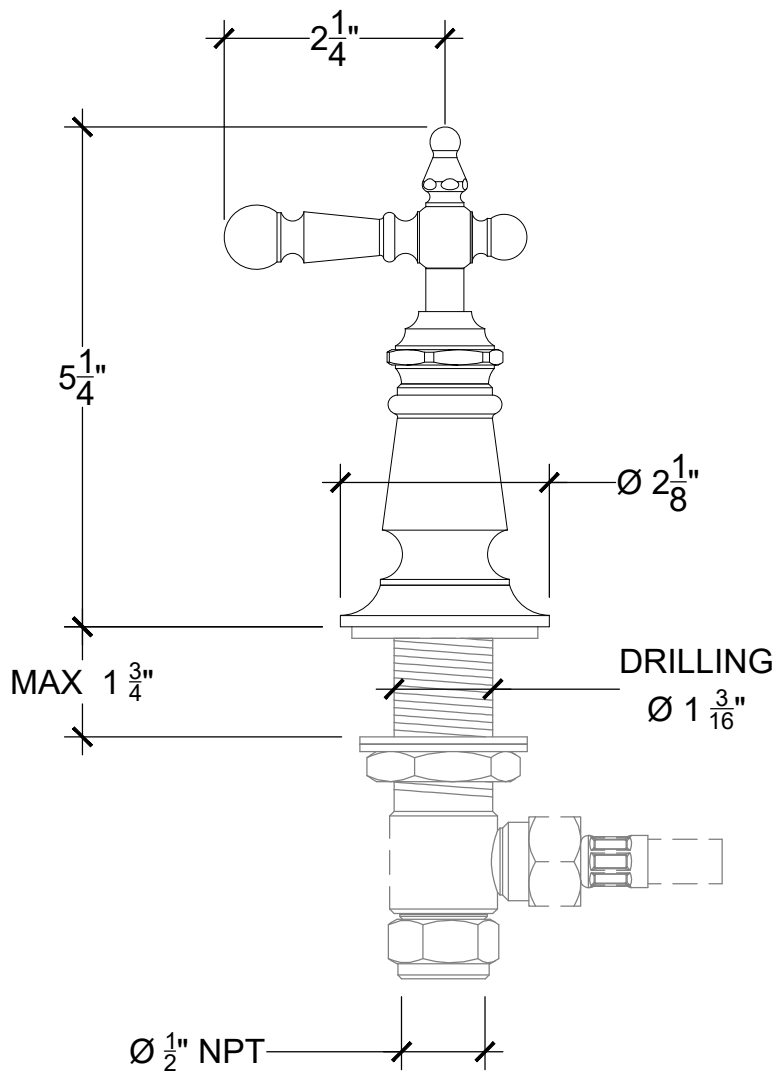

JAMES

Deck mounted James handle for Vanity- $\frac{1}{2}$ " NPT

Right Handle Lever Style # 8106720

Left Handle Lever Style # 8106721

Copyright © Compas 2010 www.compassstone.com