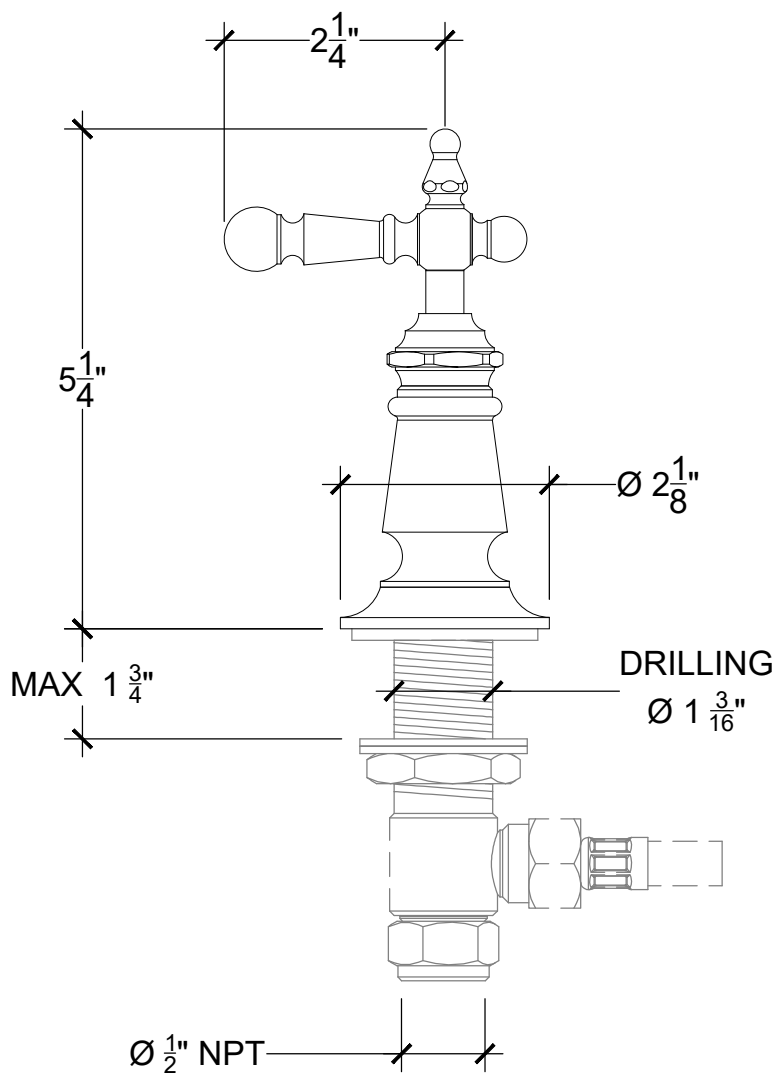

JAMES

Deck mounted James handle for Vanity - 1/2" NPT

Montage sur plan - Levier James pour meuble lavabo - 1/2" NPT

Right Handle Style # 08106720

Left Handle Style # 08106721

Copyright © Compas 2010 www.compassstone.com