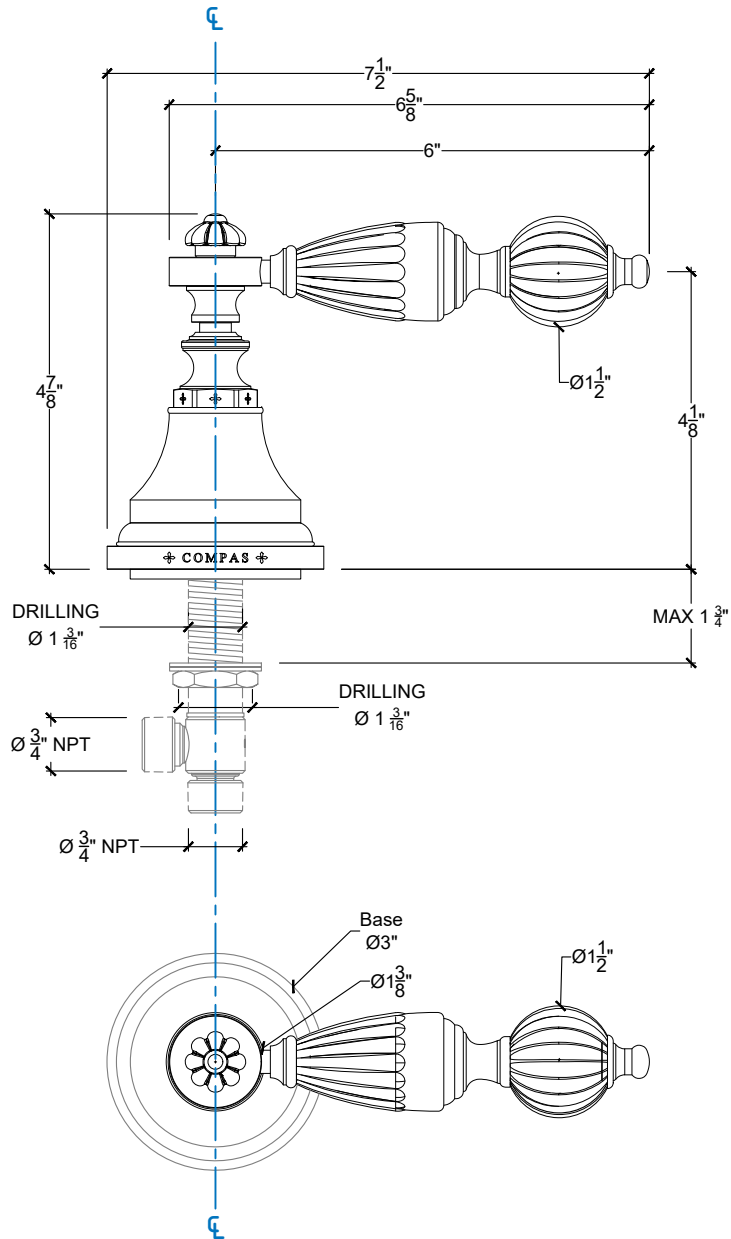

GOLDRON

Goldron Deck Mounted Handle for Tub- 3/4" NPT

Arret sur plan - 3/4" NPT

Right Handle Lever Style# 11906725

Left Handle Lever Style# 11906726

Copyright Compas 2010 www.compasstone.com

Product Support +1 310 854 3023

REVISED 03-19-20

Technical Drawings are subject to change at Compas' discretion.