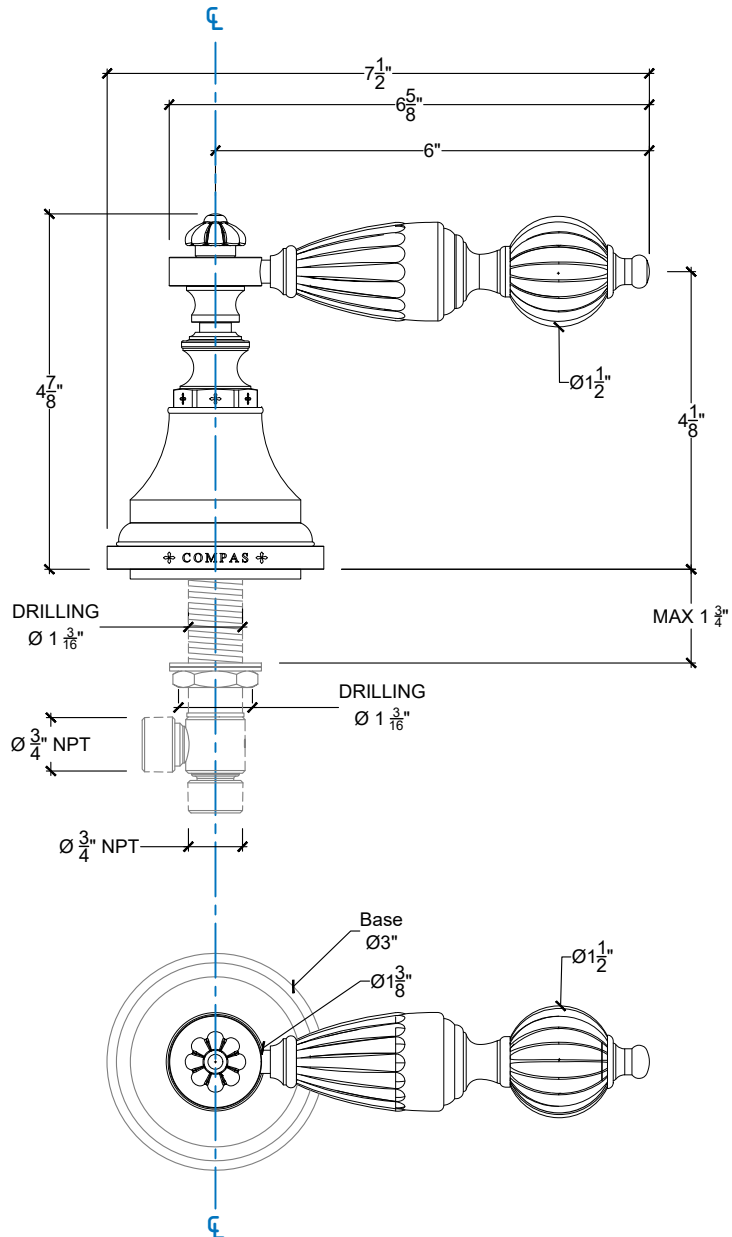

GOLDRON

Goldron Deck Mounted Handle for Tub- 3/4" NPT
Montage sur plan - Levier Goldron pour baignoire - 3/4" NPT
Right Handle Style# 11906725
Left Handle Style# 11906726

Copyright Compas 2010 www.compasstone.com