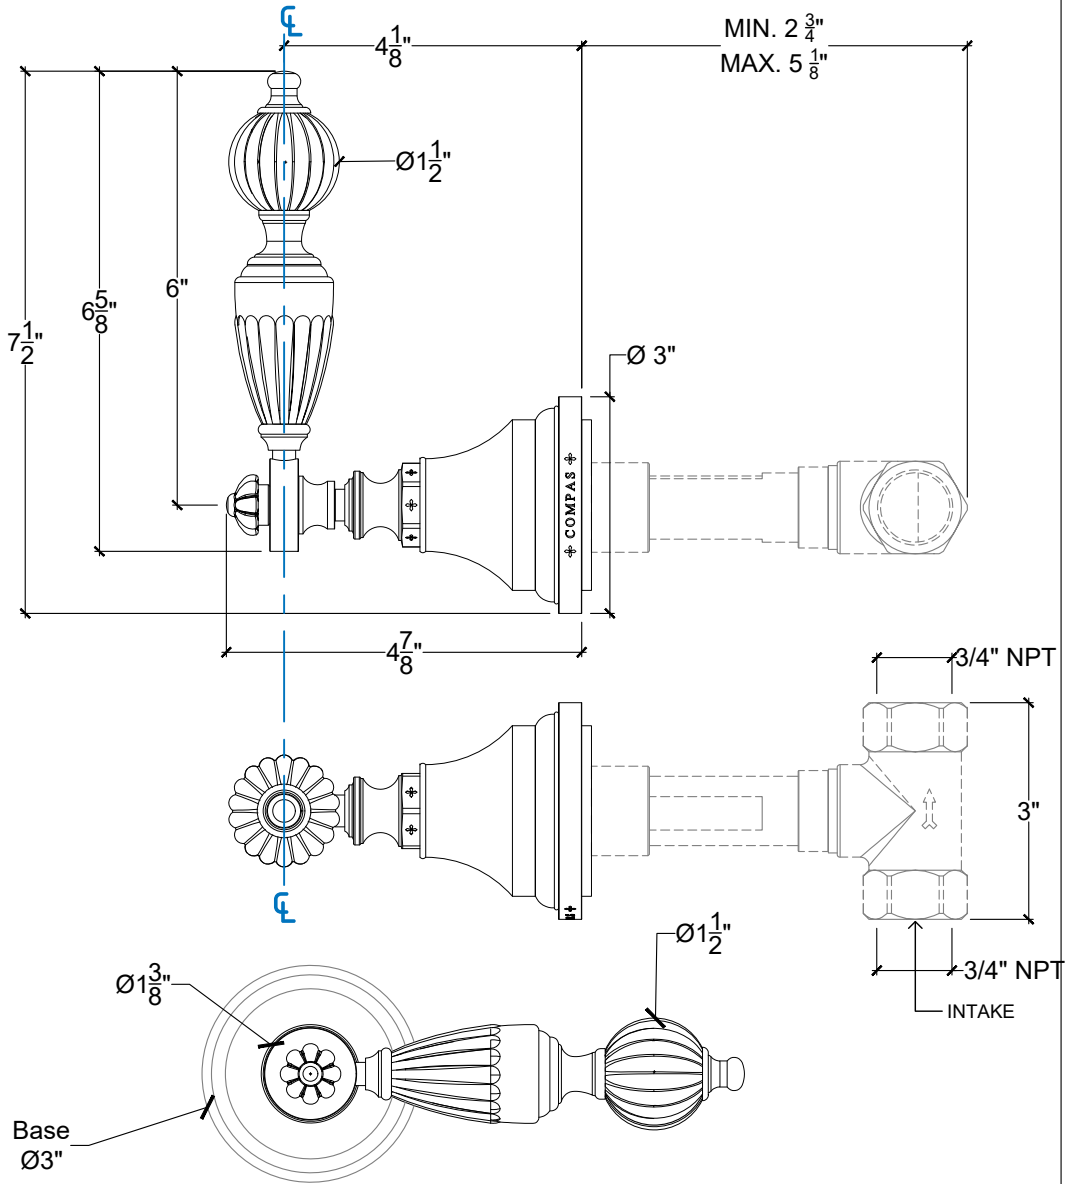

# GOLDRON

Goldron Wall Mounted Handle for Tub/Shower - 3/4" NPT  
Système mural - Levier Goldron pour douche/baignoire 3/4" NPT  
Right Handle Style # 11906735  
Left Handle Style # 11906736

Copyright Compas 2010 www.compasstone.com