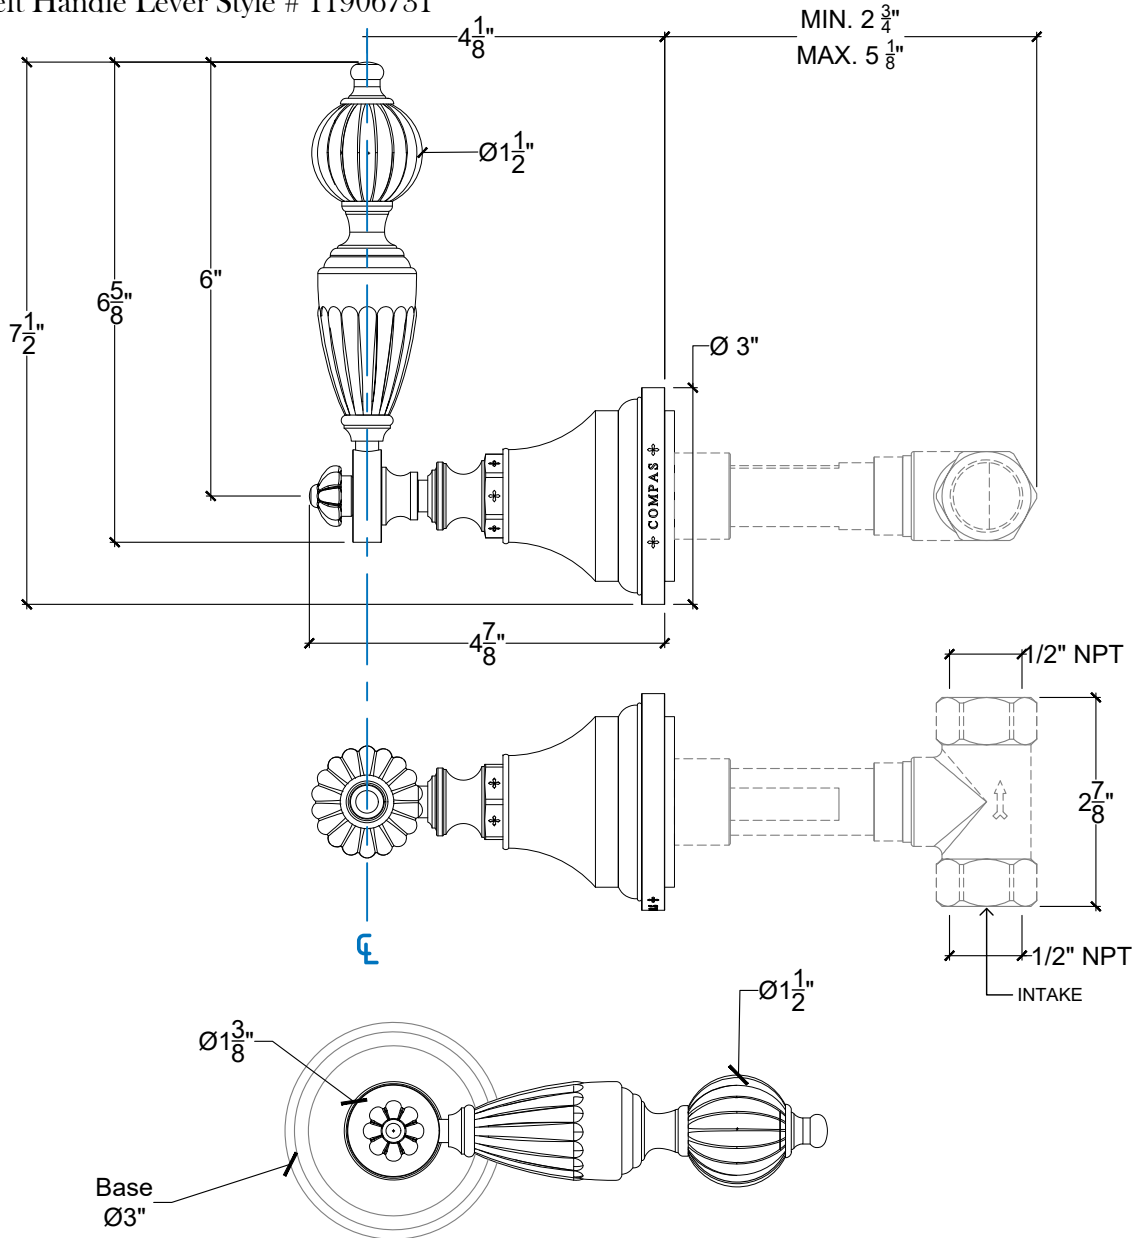

GOLDRON

Goldron Wall Mounted Handle for Vanity - 1/2" NPT

Arret murale - 1/2" NPT

Right Handle Lever Style # 11906730

Left Handle Lever Style # 11906731

Copyright 2010 Compass 2010 www.compassstone.com

COMPAS[™]