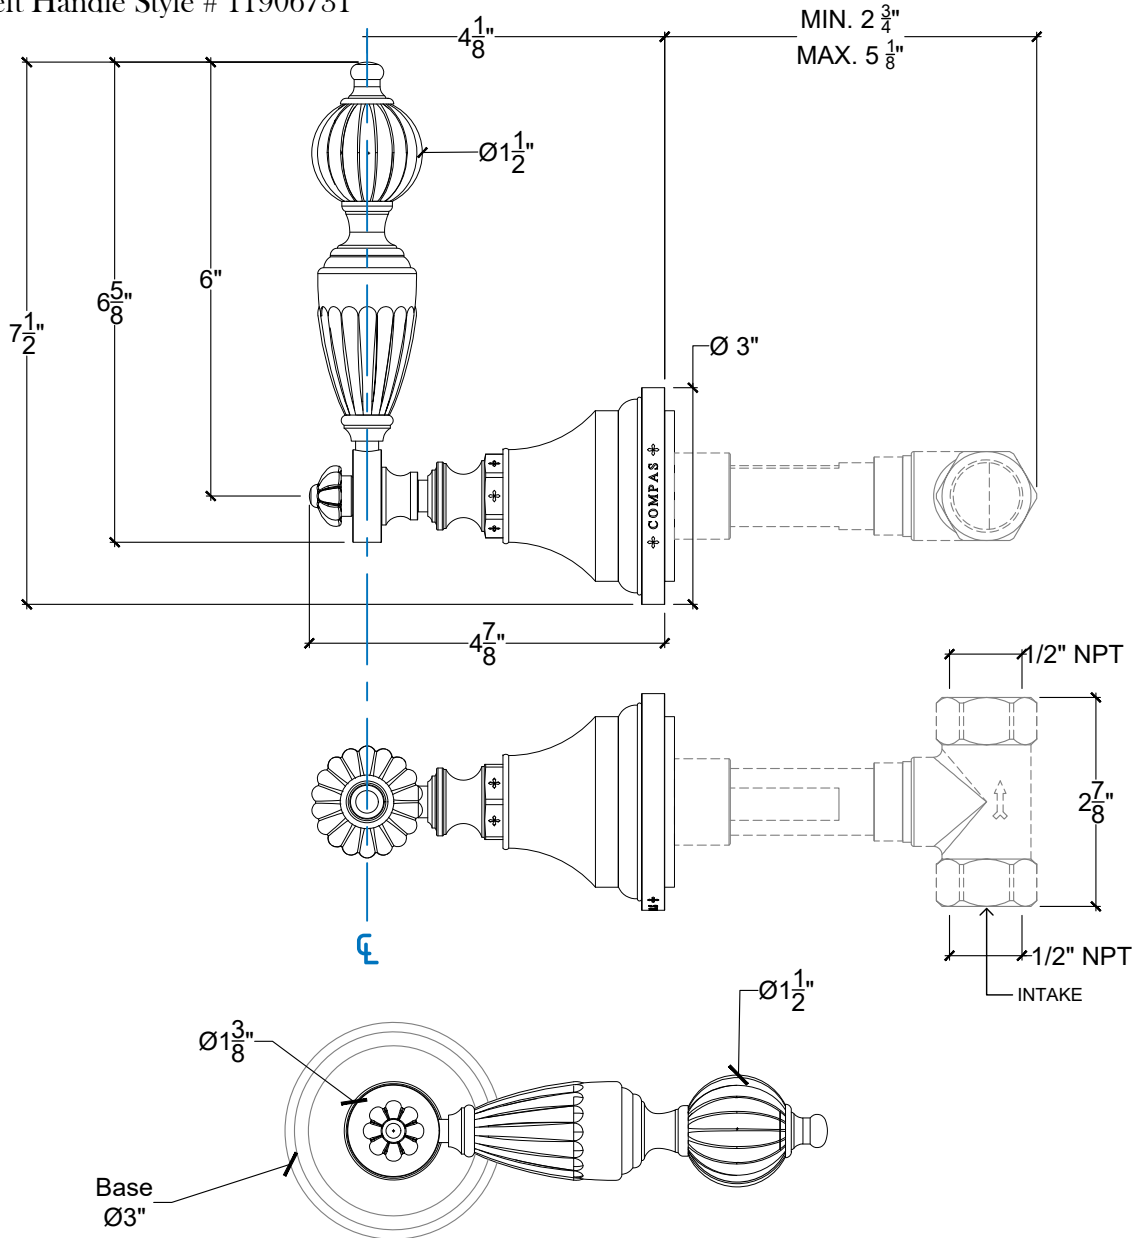

GOLDRON

Goldron Wall Mounted Handle for Vanity - 1/2" NPT

Système mural - Levier Goldron pour meuble de lavabo - 1/2" NPT

Right Handle Style # 11906730

Left Handle Style # 11906731

Copyright Compas 2010 www.compasstone.com