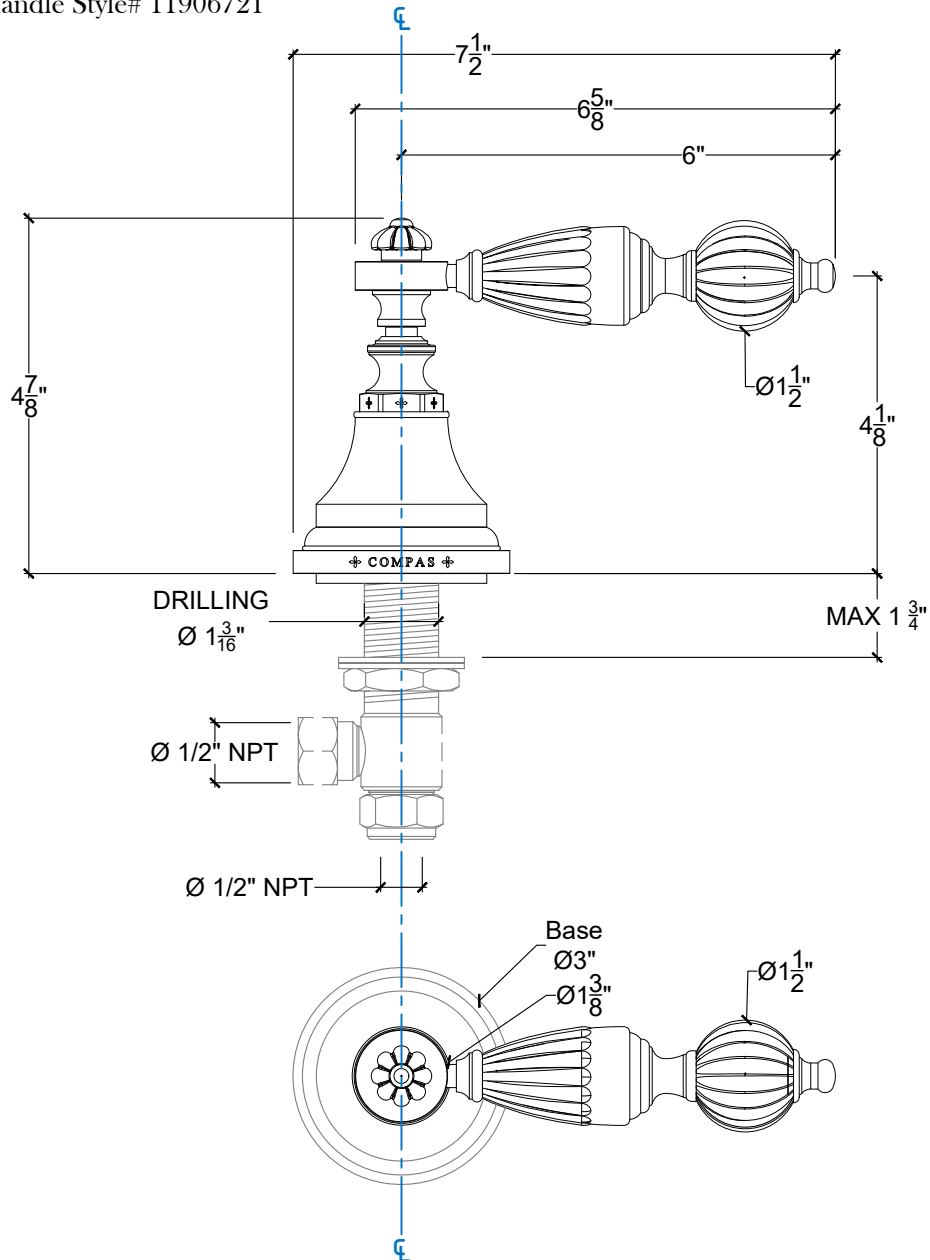

GOLDRON

Goldron Deck Mounted Handle for Vanity - 1/2" NPT

Montage sur plan - Levier Goldron pour meuble lavabo - 1/2" NPT

Right Handle Style# 11906720

Left Handle Style# 11906721

Copyright Compas 2010 www.compasstone.com