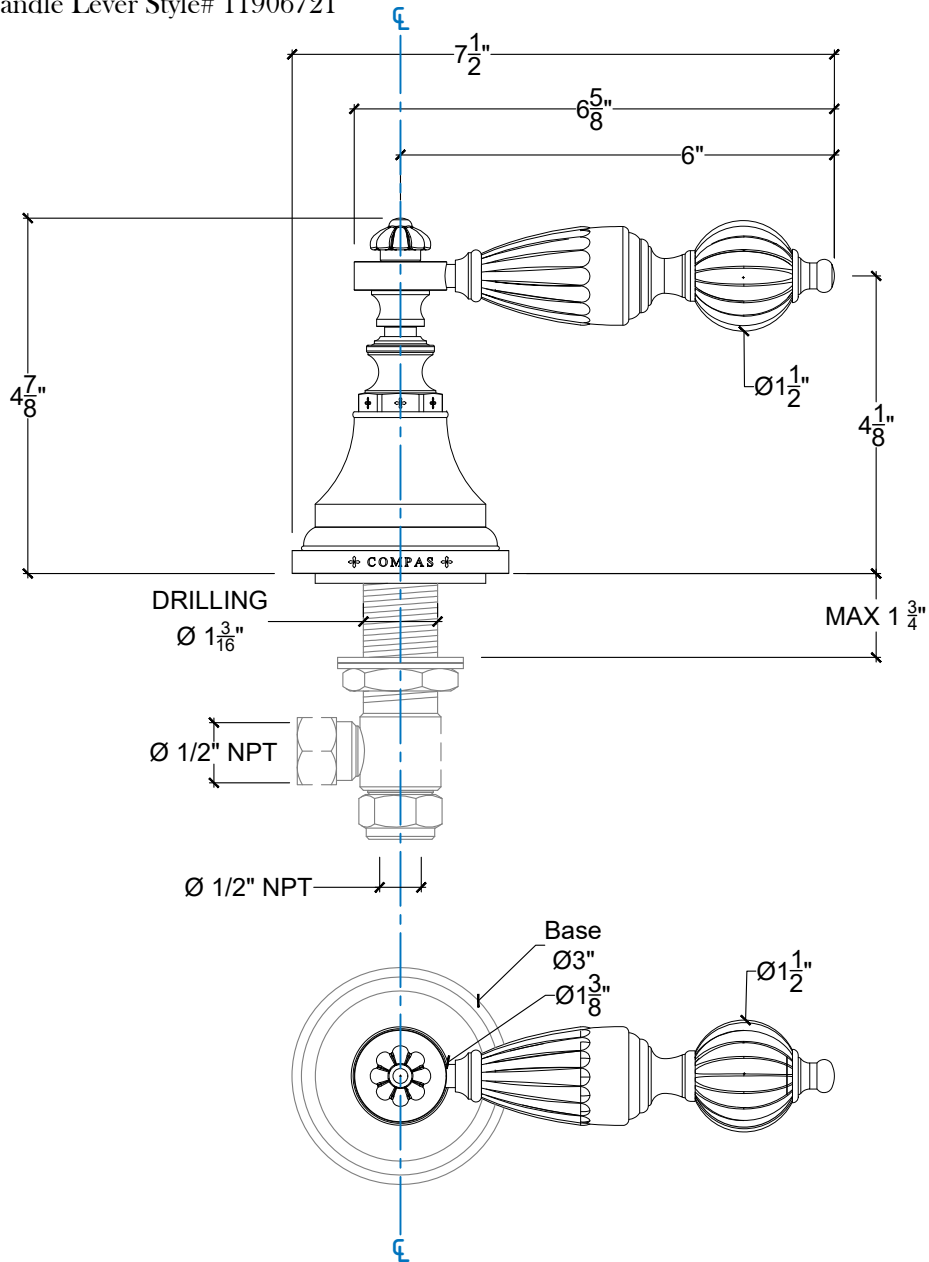

GOLDRON

Goldron Deck Mounted Handle for Vanity - 1/2" NPT

Arret sur plan - 1/2" NPT

Right Handle Lever Style# 11906720

Left Handle Lever Style# 11906721

Copyright 2010 Compas 2010 www.compassstone.com

COMPAS™