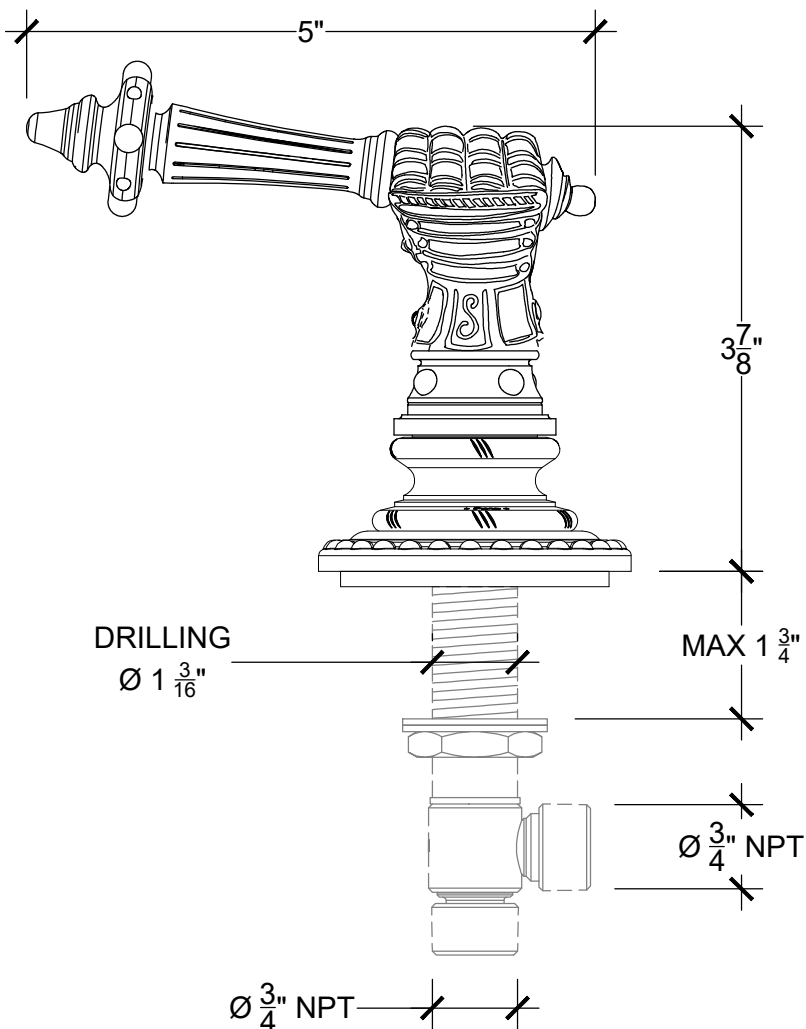

GAUNTLET 3/4"

Deck Mounted lever for tub - 3/4" NPT

Montage sur plan - Levier Gauntlet pour baignoire - 3/4" NPT

Right Handle Style # 09606725

Left Handle Style # 09606726

Copyright Compass 2010 www.compassstone.com