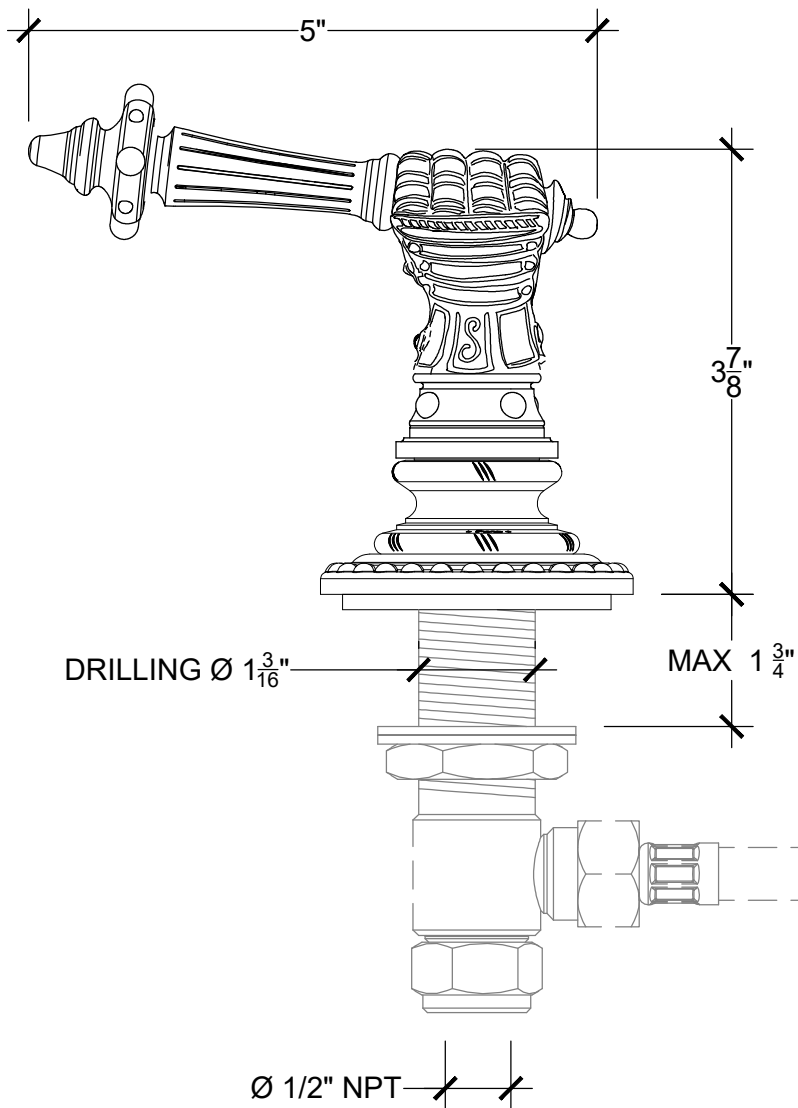

GAUNTLET 1/2"

Deck Mounted 1/2" lever for vanity

Montage sur plan - Levier Gauntlet pour meuble de lavabo - 1/2"

Right Handle Style # 09606720

Left Handle Style # 09606721

Copyright Compass 2010 www.compassstone.com