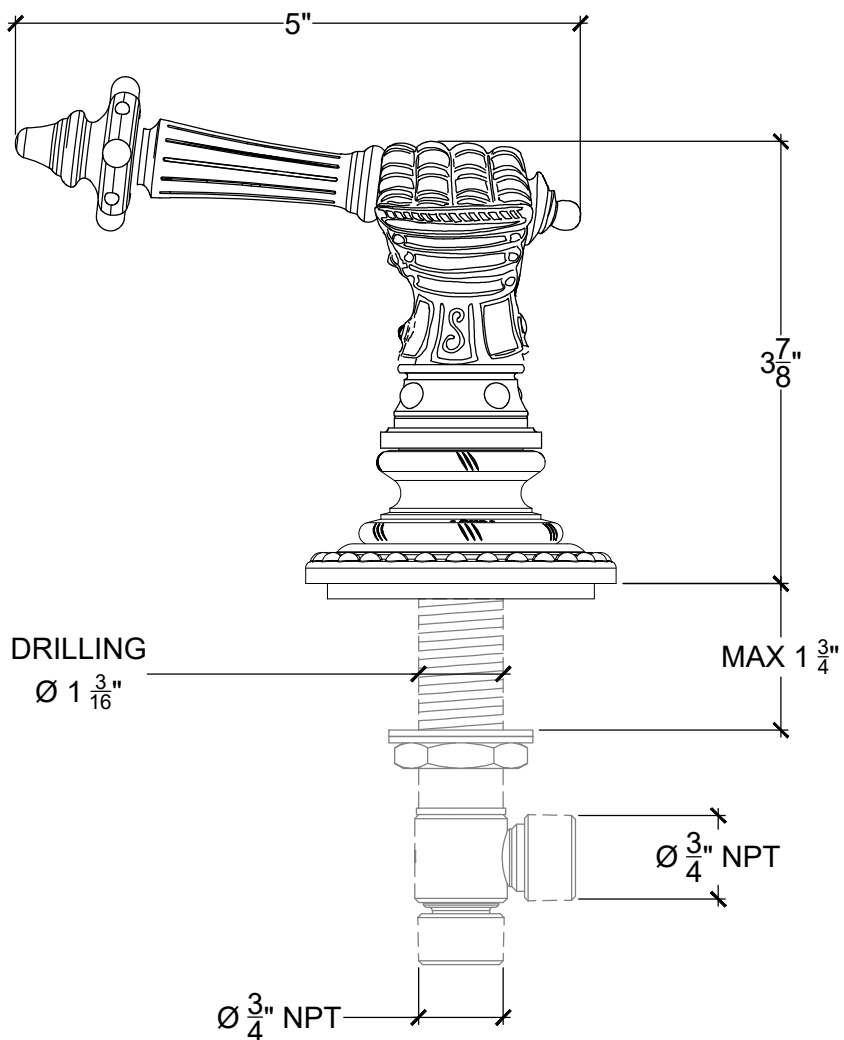

GAUNTLET

Deck Mounted 3/4" handle
Right Handle Lever Style # 9606725
Left Handle Lever Style # 9606726

Copyright Compass 2010 www.compassstone.com