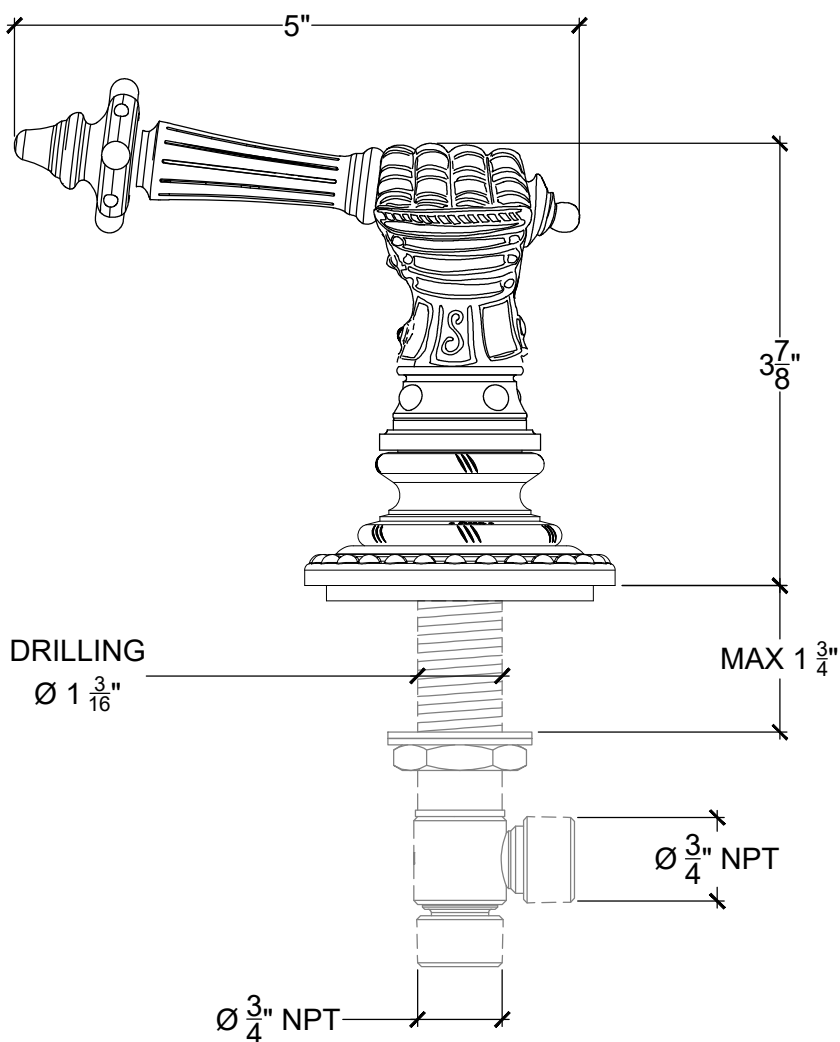

GAUNTLET

Deck Mounted handle for tub - 3/4" NPT

Montage sur plan - Levier Gauntlet pour baignoire - 3/4" NPT

Right Handle Style # 09606725

Left Handle Style # 09606726

Copyright Compass 2010 www.compassstone.com