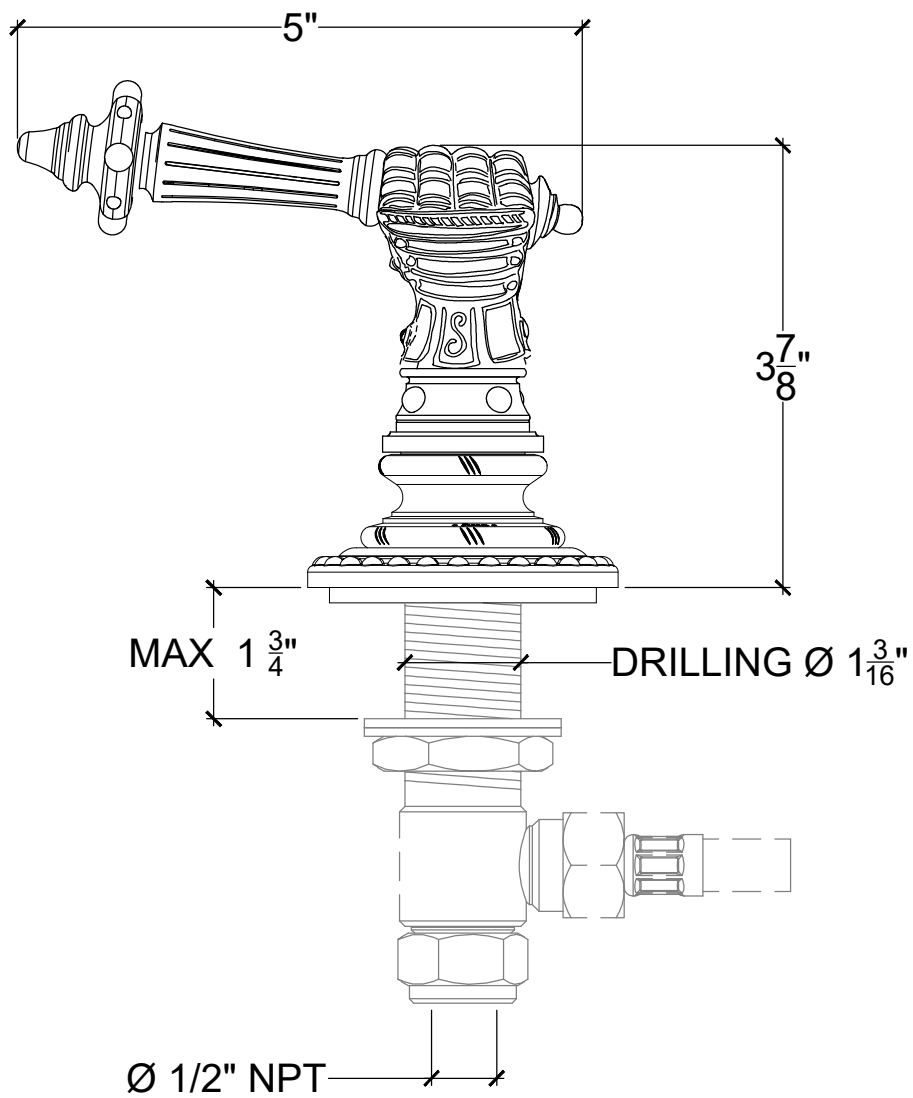

GAUNTLET

Deck Mounted 1/2" handle for vanity
Right Handle Lever Style # 9606720
Left Handle Lever Style # 9606721

Copyright © Compass 2010 www.compassstone.com