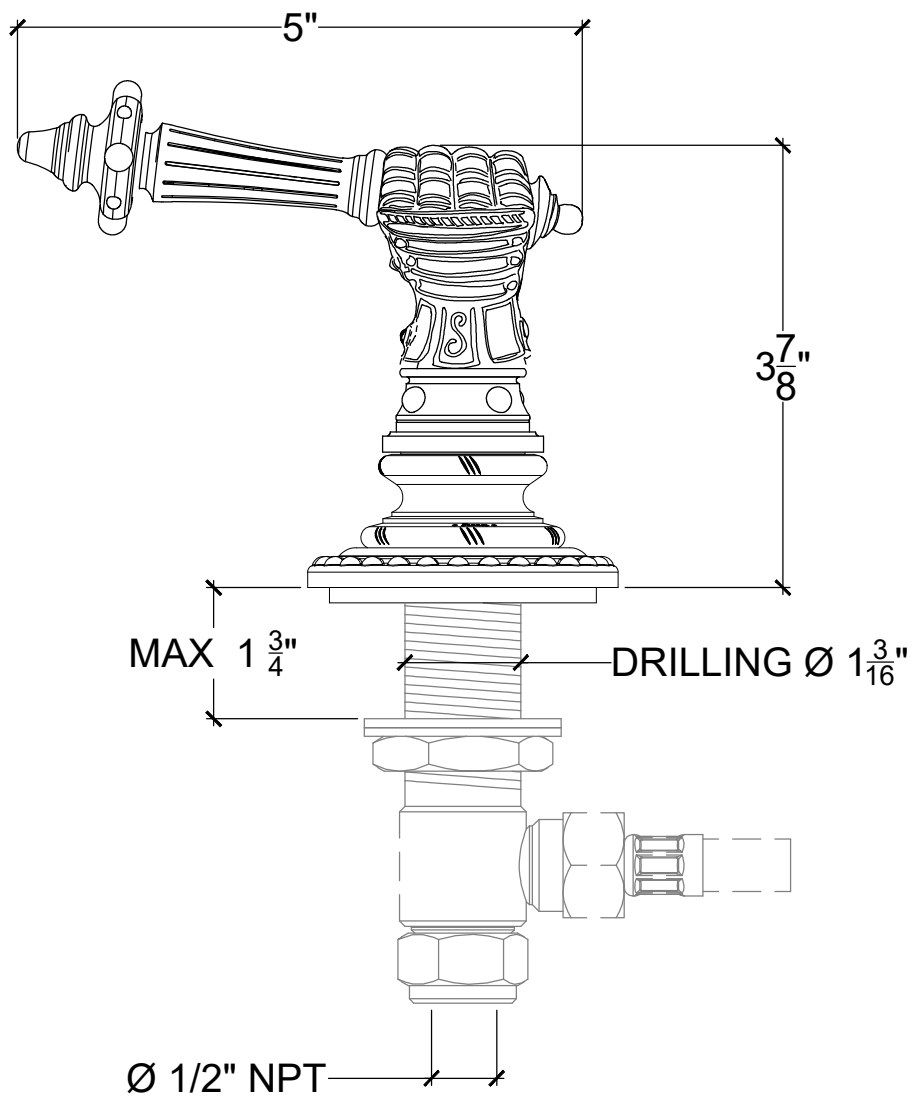

# GAUNTLET

Deck Mounted 1/2" handle for vanity

Montage sur plan - Levier Gauntlet pour meuble de lavabo - 1/2"

Right Handle Style # 09606720

Left Handle Style # 09606721

Copyright © Compass 2010 www.compassstone.com