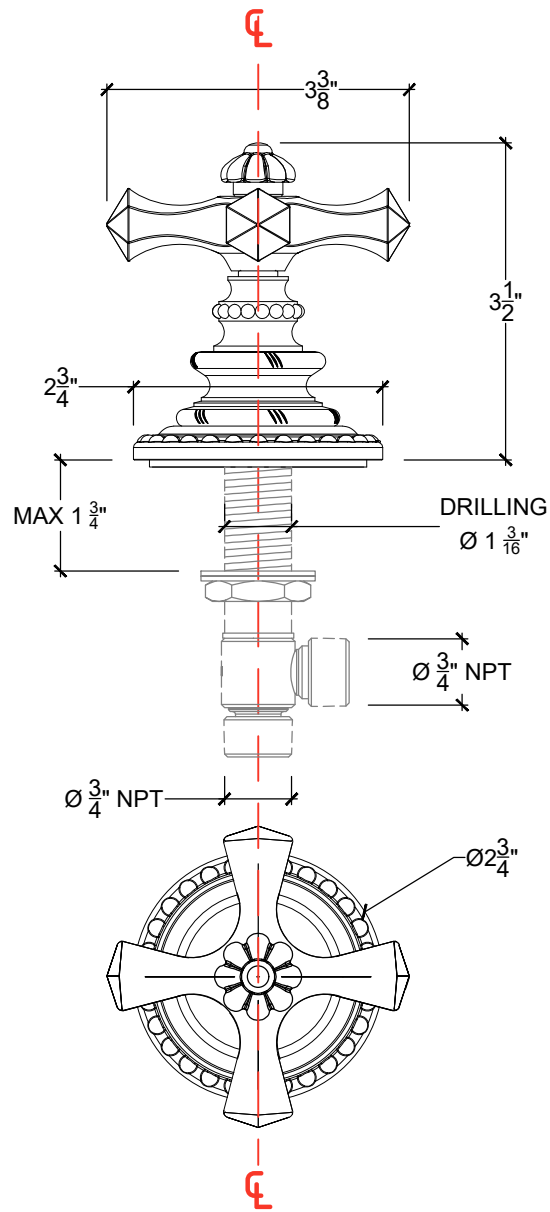

# ESTRELLA

Deck mounted handle for tub - 3/4" NPT

Montage sur plan - Poignée Estrella pour baignoire - 3/4" NPT

Ref # 010306725

Copyright © Compas 2010 www.compasstone.com

 COMPAS™

MODIFIED 07-05-2023