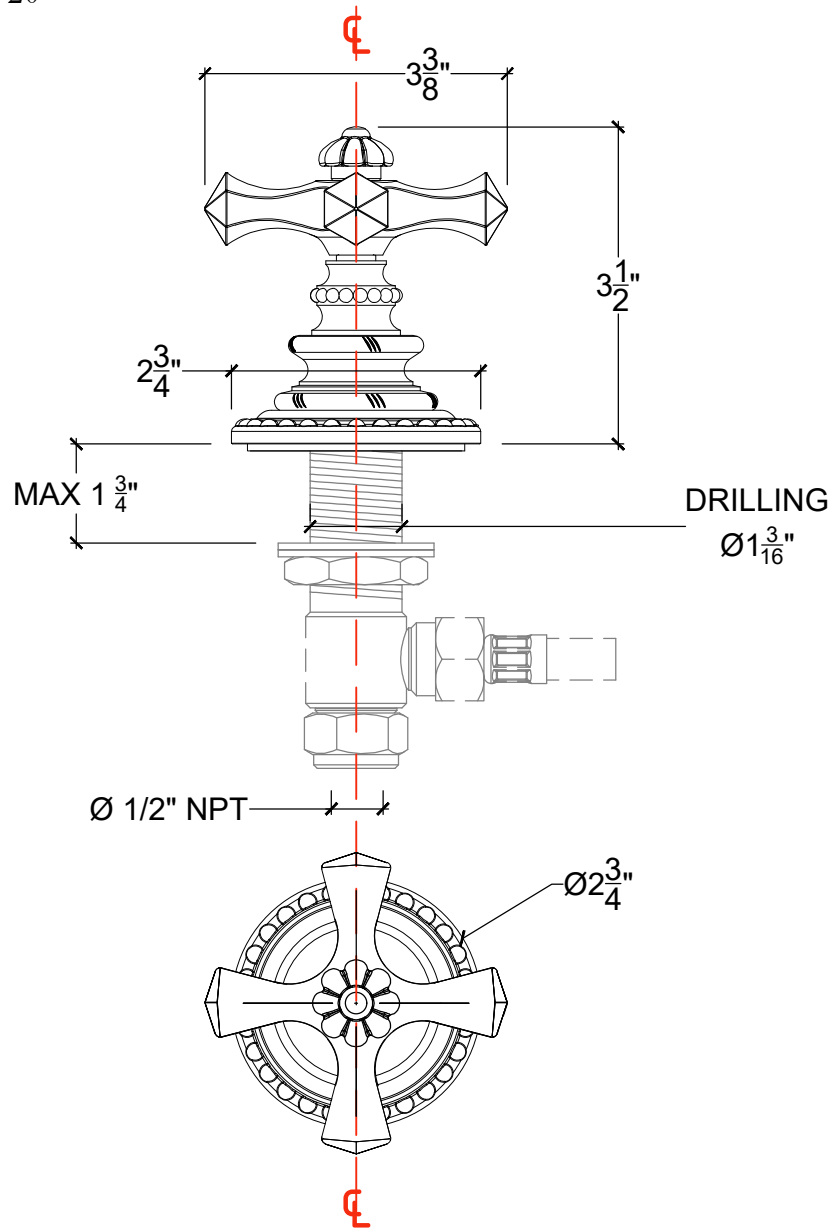

# ESTRELLA

Deck mounted handle - 1/2" NPT

Montage sur plan - Poignee Estrella - 1/2" NPT

Ref # 010306720

Copyright © Compas 2010 www.compasstone.com

 COMPAS™

MODIFIED 07-05-2023