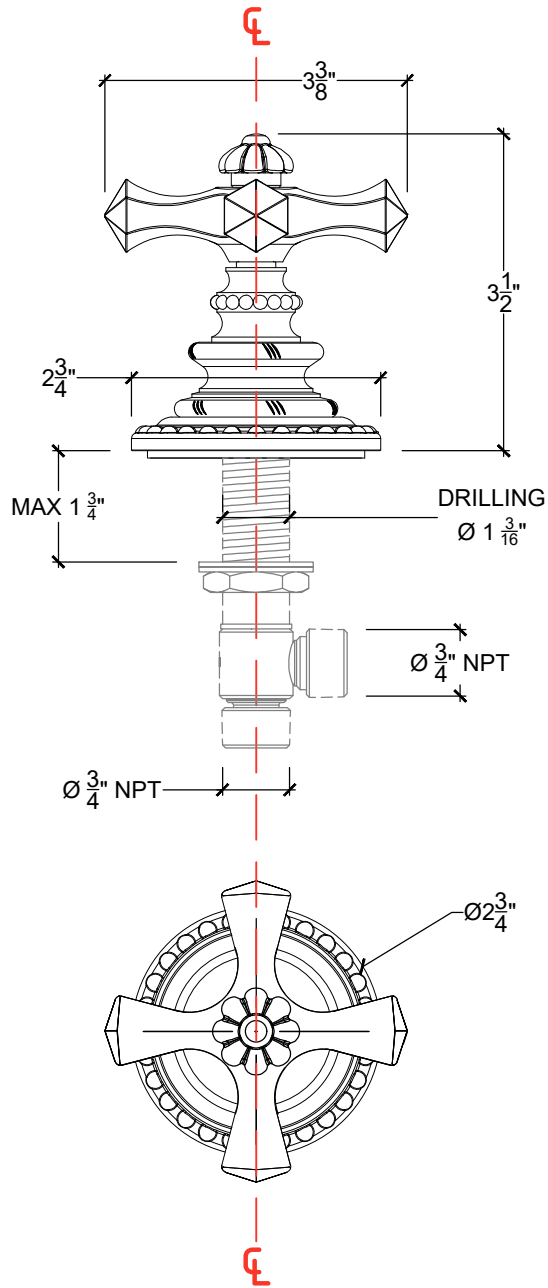

ESTRELLA

Deck mounted handle 3/4" NPT
Ref # 10306725

Copyright © Compas 2010 www.compassstone.com

 COMPAS™

MODIFIED 02-24-2022