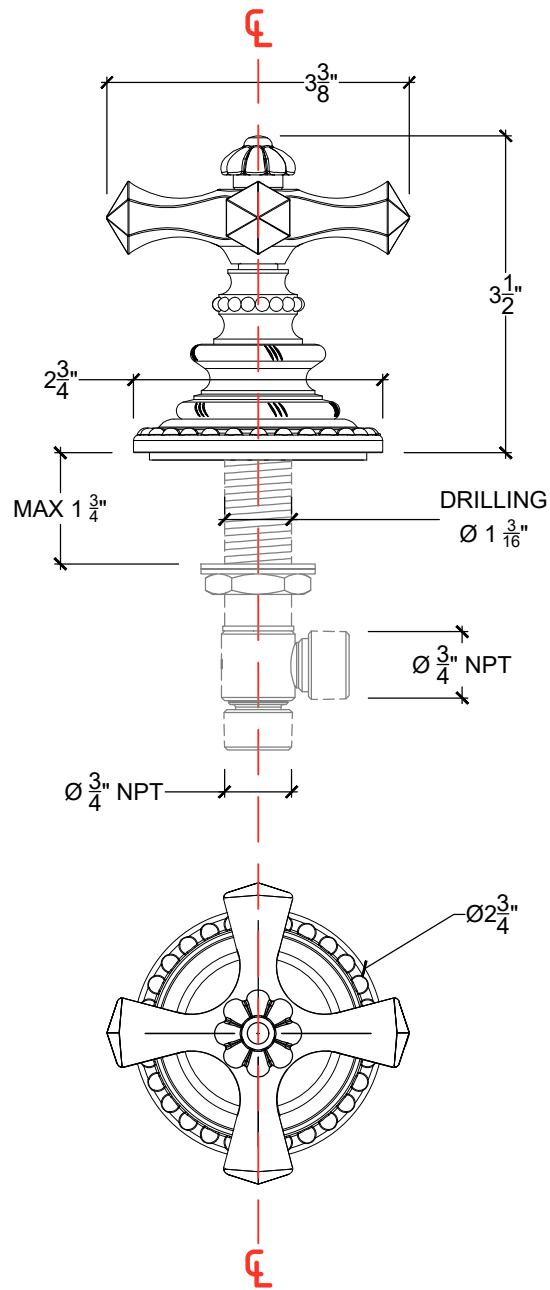

ESTRELLA

Deck mounted handle for tub - 3/4" NPT

Montage sur plan - Levier Estrella pour baignoire - 3/4" NPT

Ref # 10306725

Copyright © Compas 2010 www.compassstone.com

 COMPAS™

MODIFIED 02-24-2022