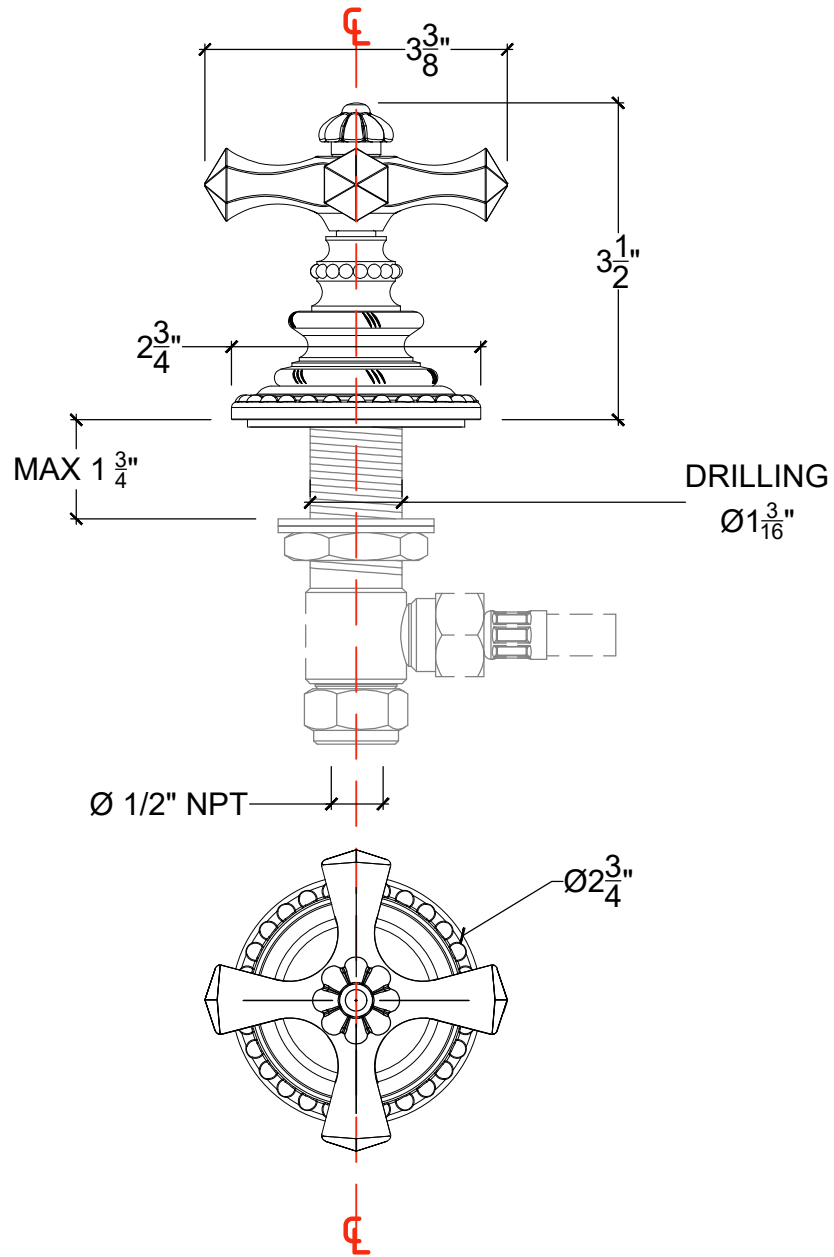

ESTRELLA

Deck mounted handle 1/2" NPT
Ref # 10306720

Copyright © Compas 2010 www.compassstone.com

 COMPAS™

MODIFIED 02-24-2022