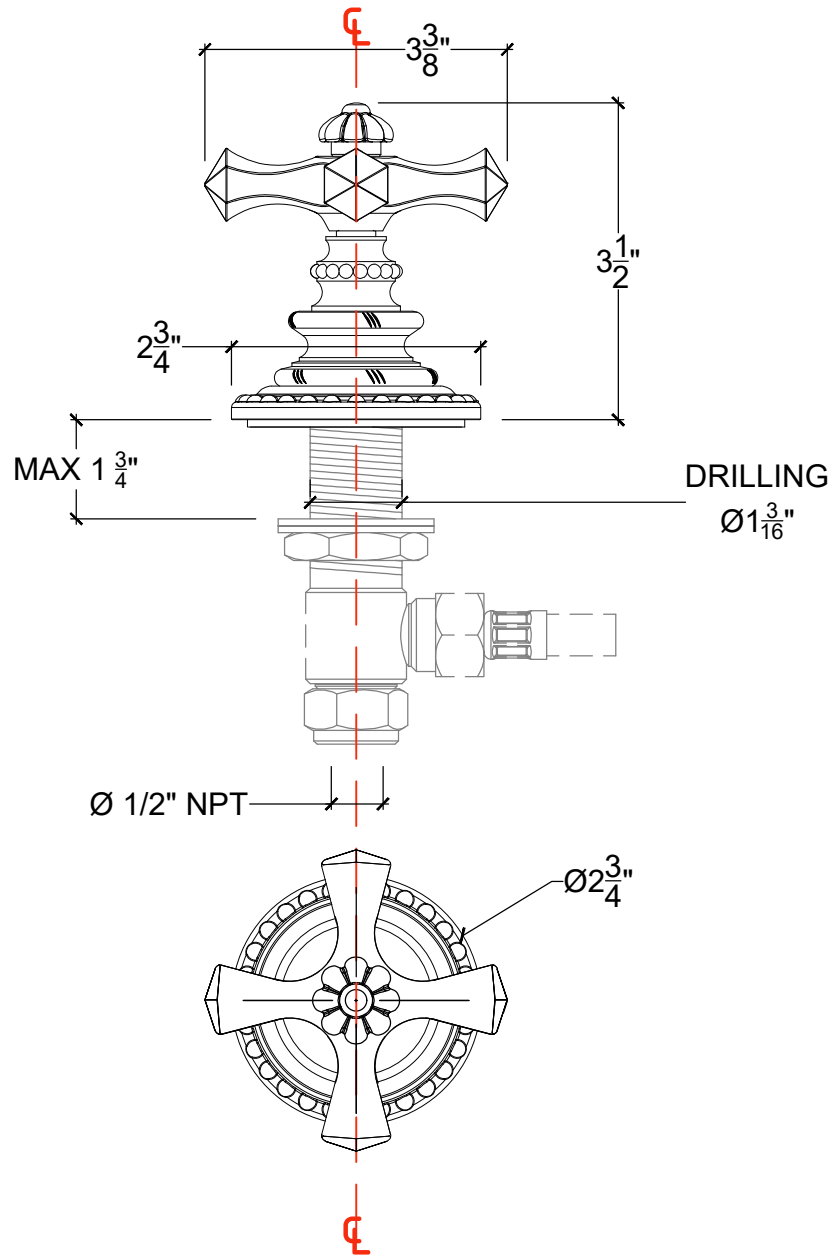

ESTRELLA

Deck mounted handle - 1/2" NPT
Montage sur plan - Levier Estrella - 1/2" NPT
Ref # 10306720

Copyright © Compas 2010 www.compasstone.com

 COMPAS™

MODIFIED 02-24-2022