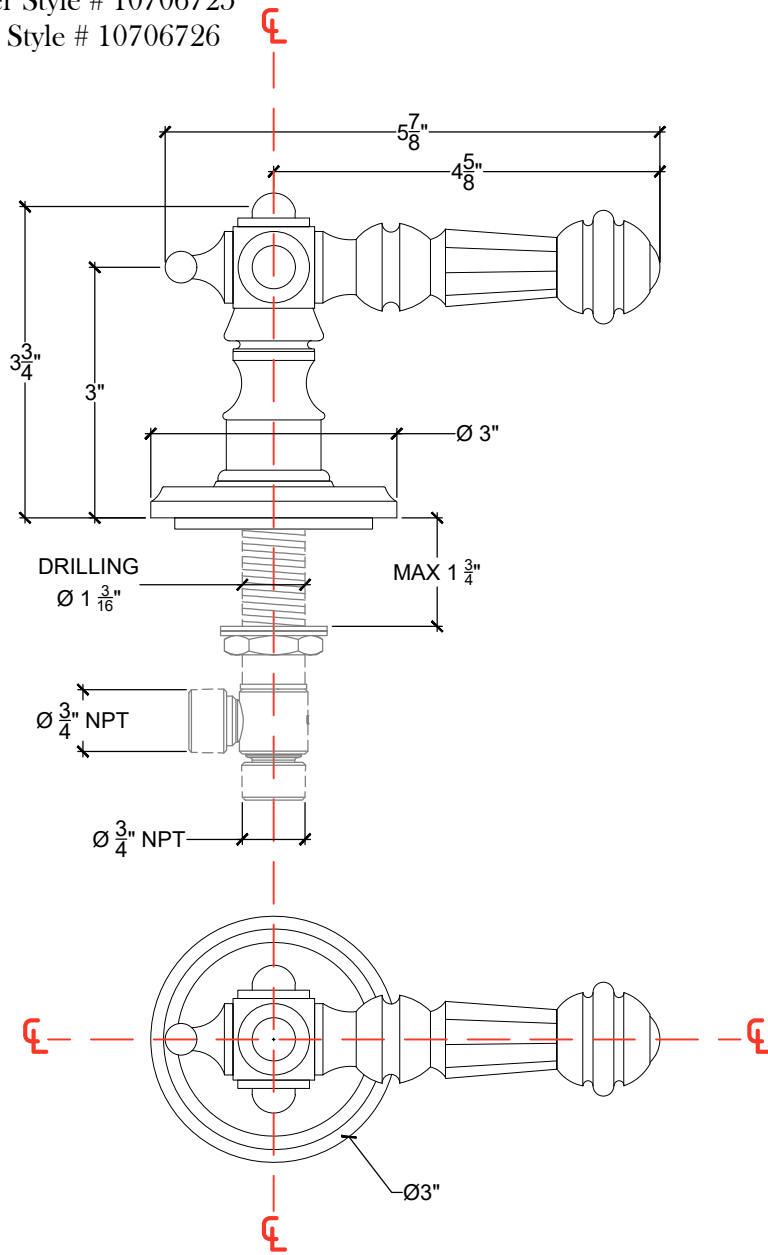

ESPAGNOLE 3/4"

Deck mounted lever handle _ 3/4" NPT

Right Handle Lever Style # 10706725

Left Handle Lever Style # 10706726

Copyright © Compas 2010 www.compassstone.com