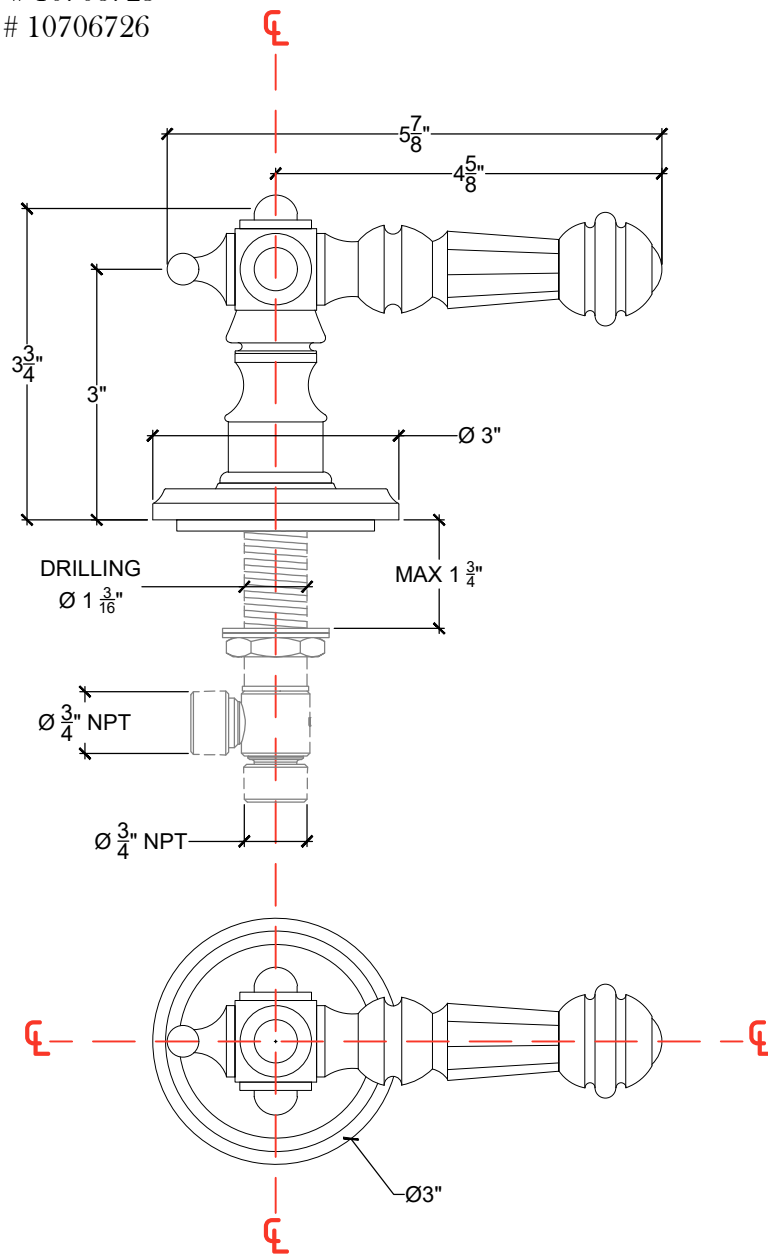

ESPAGNOLE 3/4"

Deck mounted lever for tub - 3/4" NPT

Montage sur plan - Levier Espagnole pour baignoire - 3/4" NPT

Right Handle Style # 10706725

Left Handle Style # 10706726

Copyright © Compas 2010 www.compassstone.com