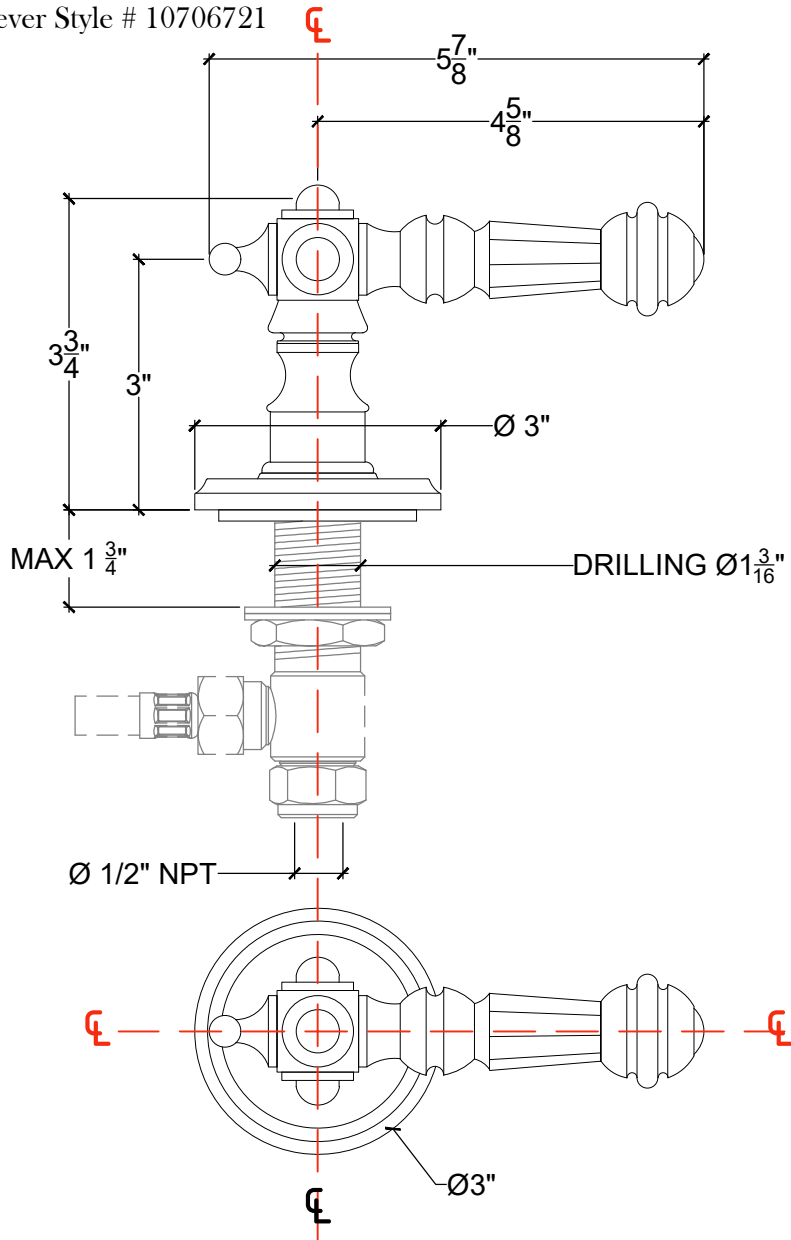

ESPAGNOLE 1/2"

Deck mounted lever handle $\frac{1}{2}$ " NPT
Right Handle Lever Style # 10706720
Left Handle Lever Style # 10706721

Copyright © Compas 2010 www.compassstone.com