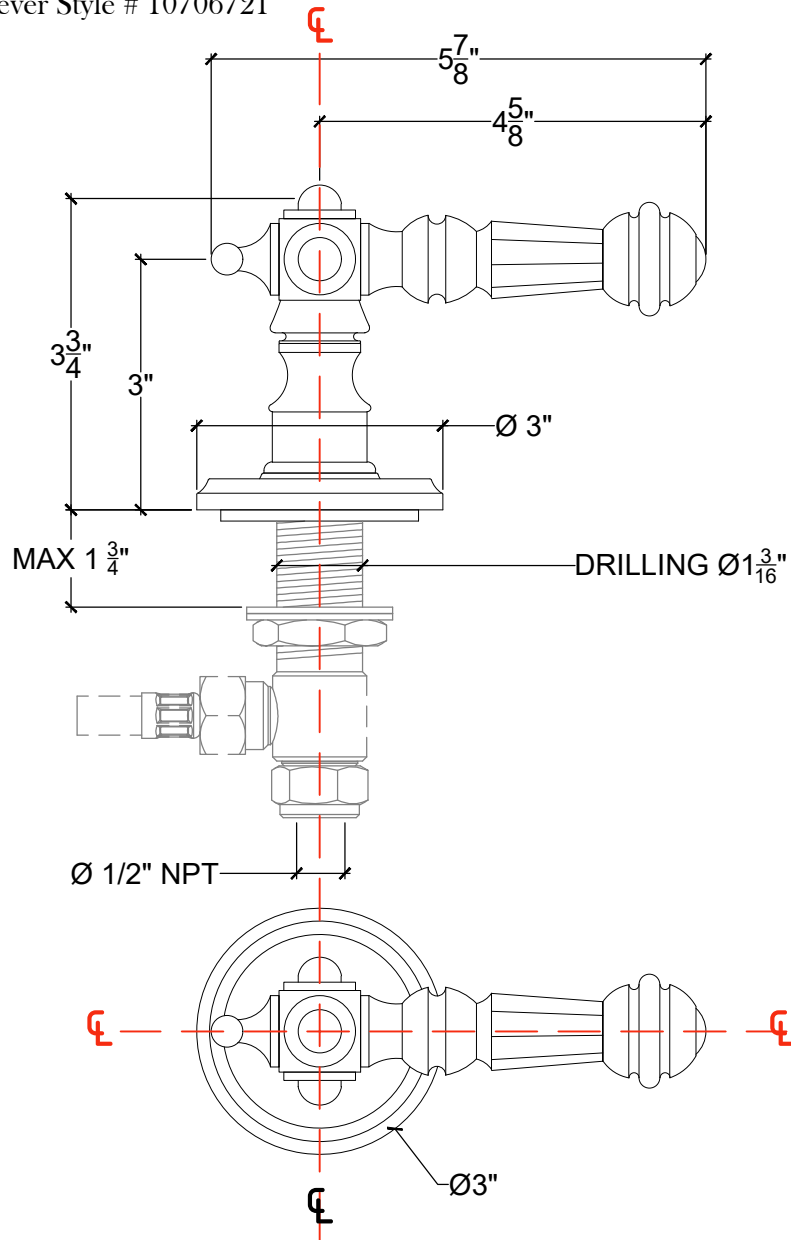

ESPAGNOLE 1/2"

Deck mounted lever - 1/2" NPT

Montage sur plan - Levier Espagnole - 1/2" NPT

Right Handle Lever Style # 10706720

Left Handle Lever Style # 10706721

Copyright © Compas 2010 www.compassstone.com