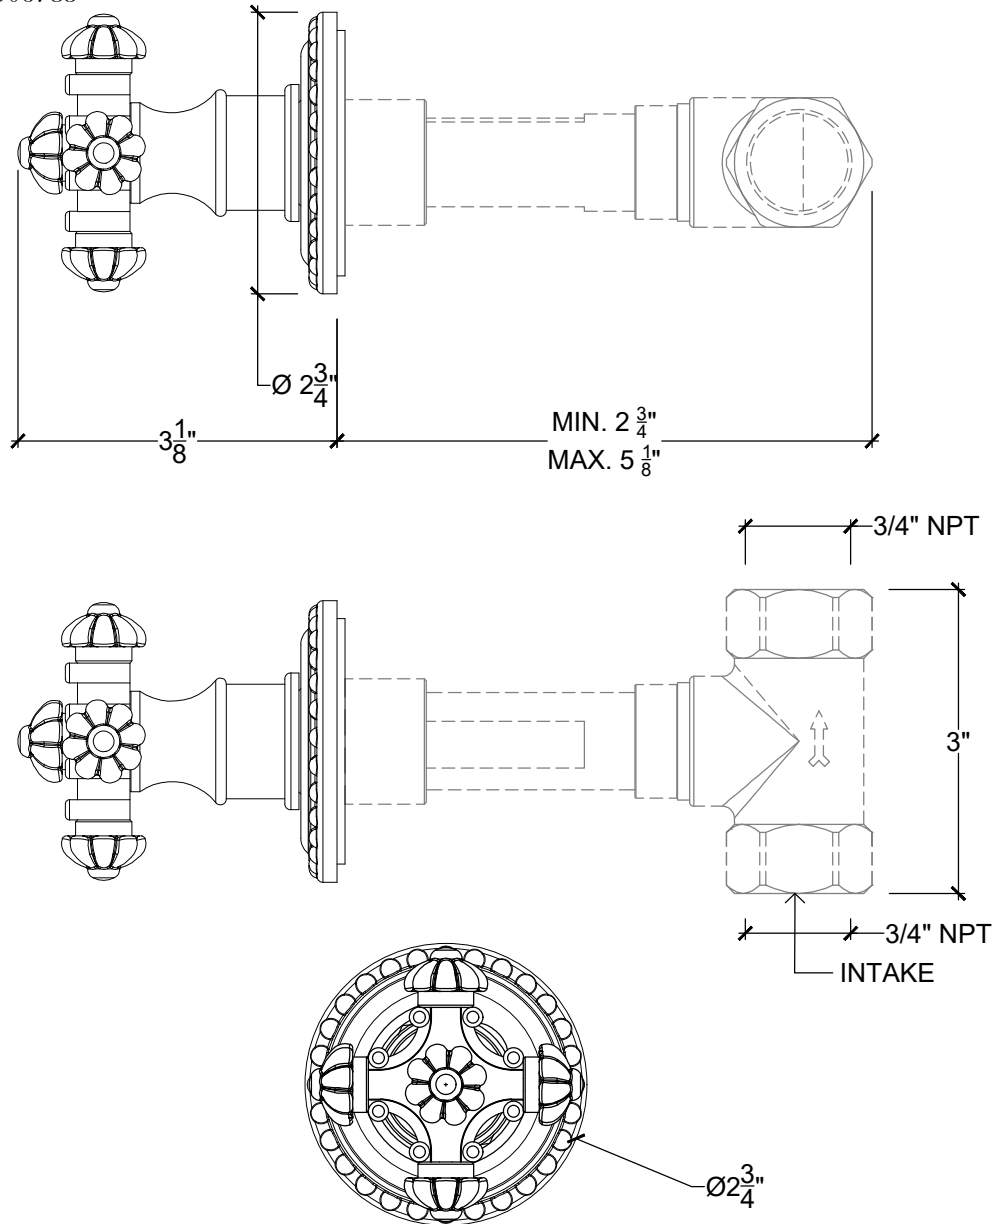

CRUCIFORM

Cruciform Wall Mounted for Tub/Shower - 3/4" NPT

Arret Murale - 3/4" NPT

Style# 08506735

Copyright © Compas 2010 www.compassstone.com

Product Support + 310 854 3023

REVISED 06-24-19

Technical Drawings are subject to change at Compas' discretion.